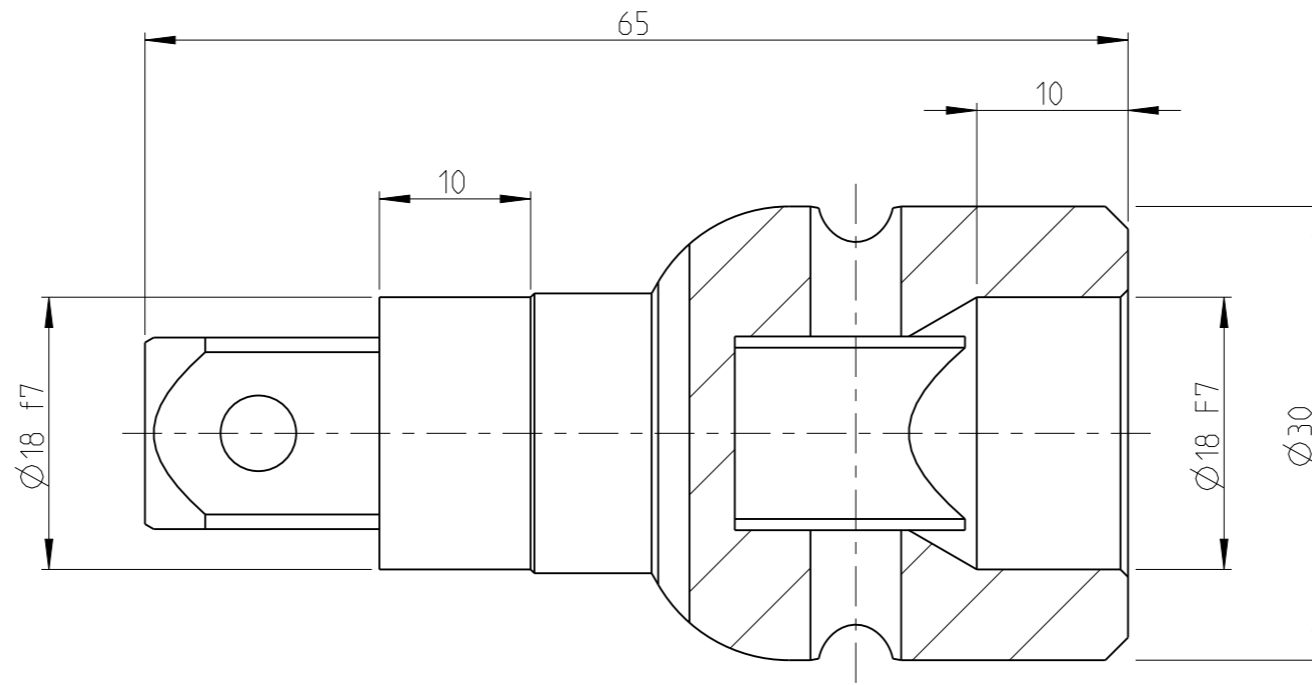

PART	402704513	Status	Released	Rev./Ver	0.3
Drawing	402704513	Status		Rev./Ver	0.3

Used with:
 Automated Socket Changer - 4027 0451 00
 - 4027 0453 00

proprietary document. Not to be used in any way without our consent.

SALTUS

Name	Adapter-SQ1/2"-L65-SQ1/2"-dG18
Designation	4027 0451 13