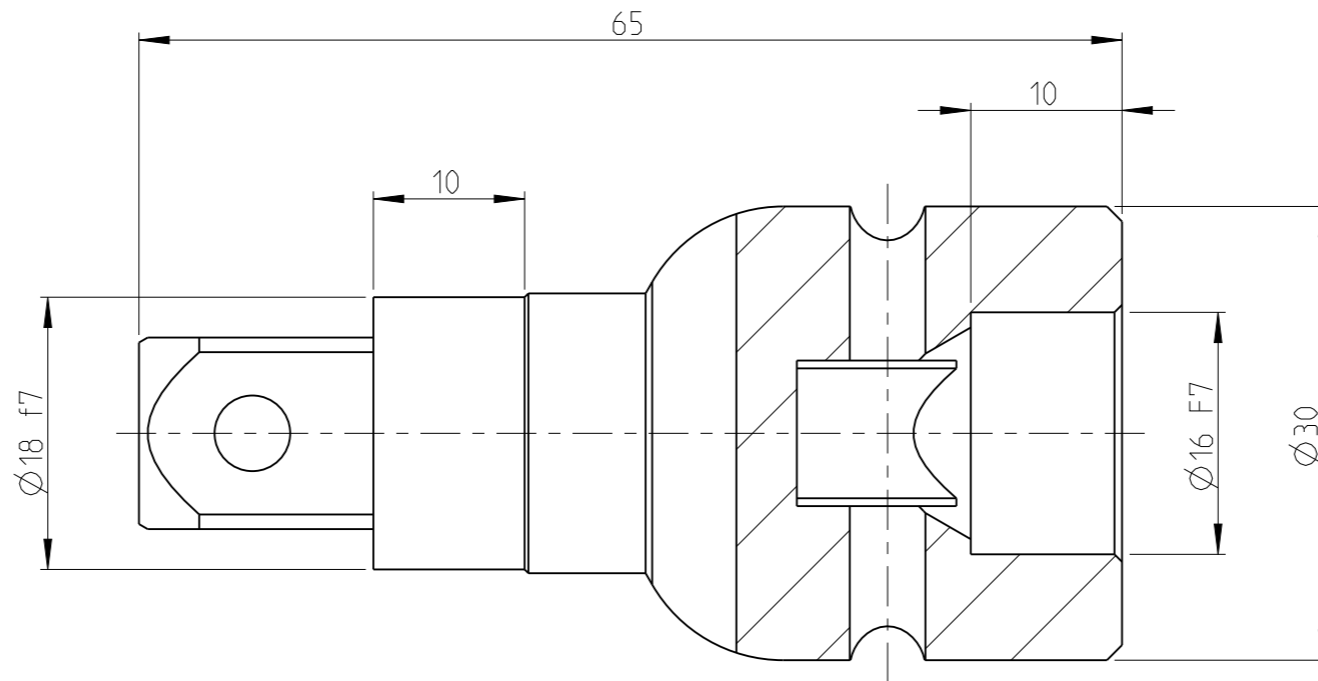

PART	4027045121	Status	Released	Rev./Iter	0.13
Drawing	4027045121	Status		Rev./Iter	0.13

Used with:  
 Automated Socket Changer - 4027 0451 00  
 - 4027 0453 00

**SALTUS**

Name	Adapter-SQ $\frac{3}{8}$ "-L65-SQ $\frac{1}{2}$ "-dG16
Designation	4027 0451 21