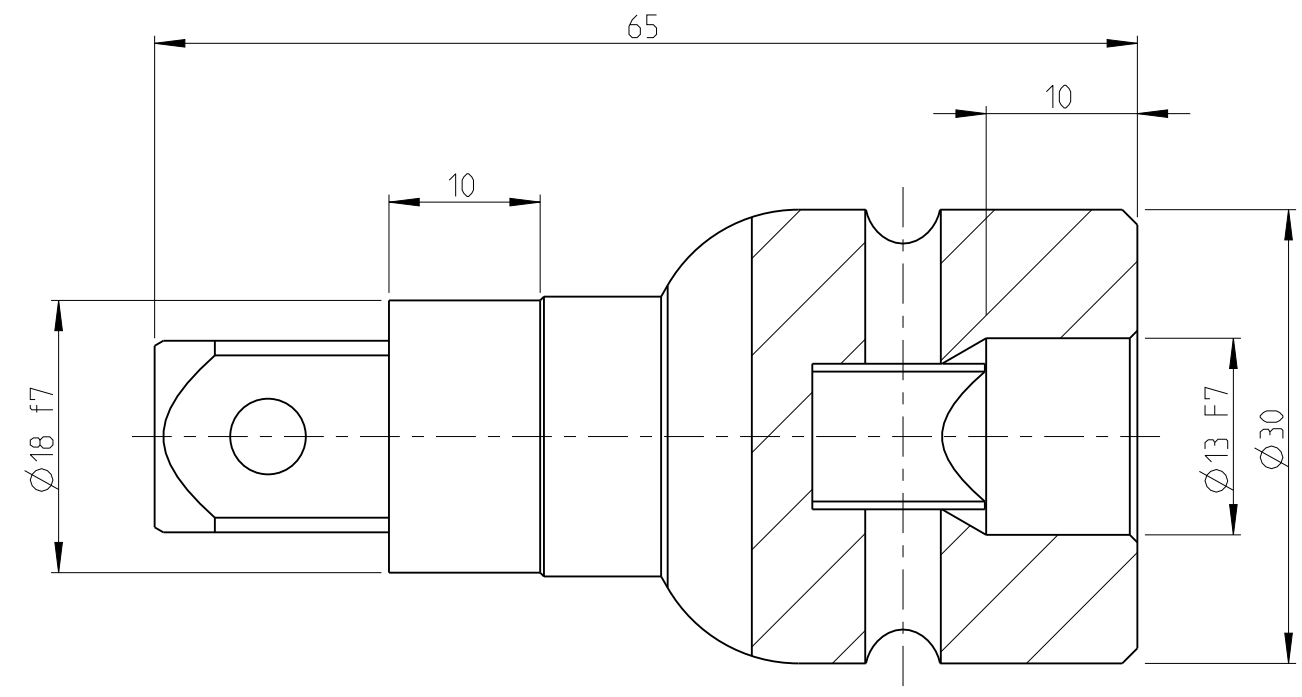

PART	4027045122	Status	Released	Rev./Iter	0.5
Drawing	4027045122	Status		Rev./Iter	0.5

Used with:  
 Automated Socket Changer - 4027 0451 00  
 - 4027 0453 00

<b>SALTUS</b>	Name	Adapter-SQ3/8"-L65-SQ1/2"-dG13
	Designation	4027 0451 22