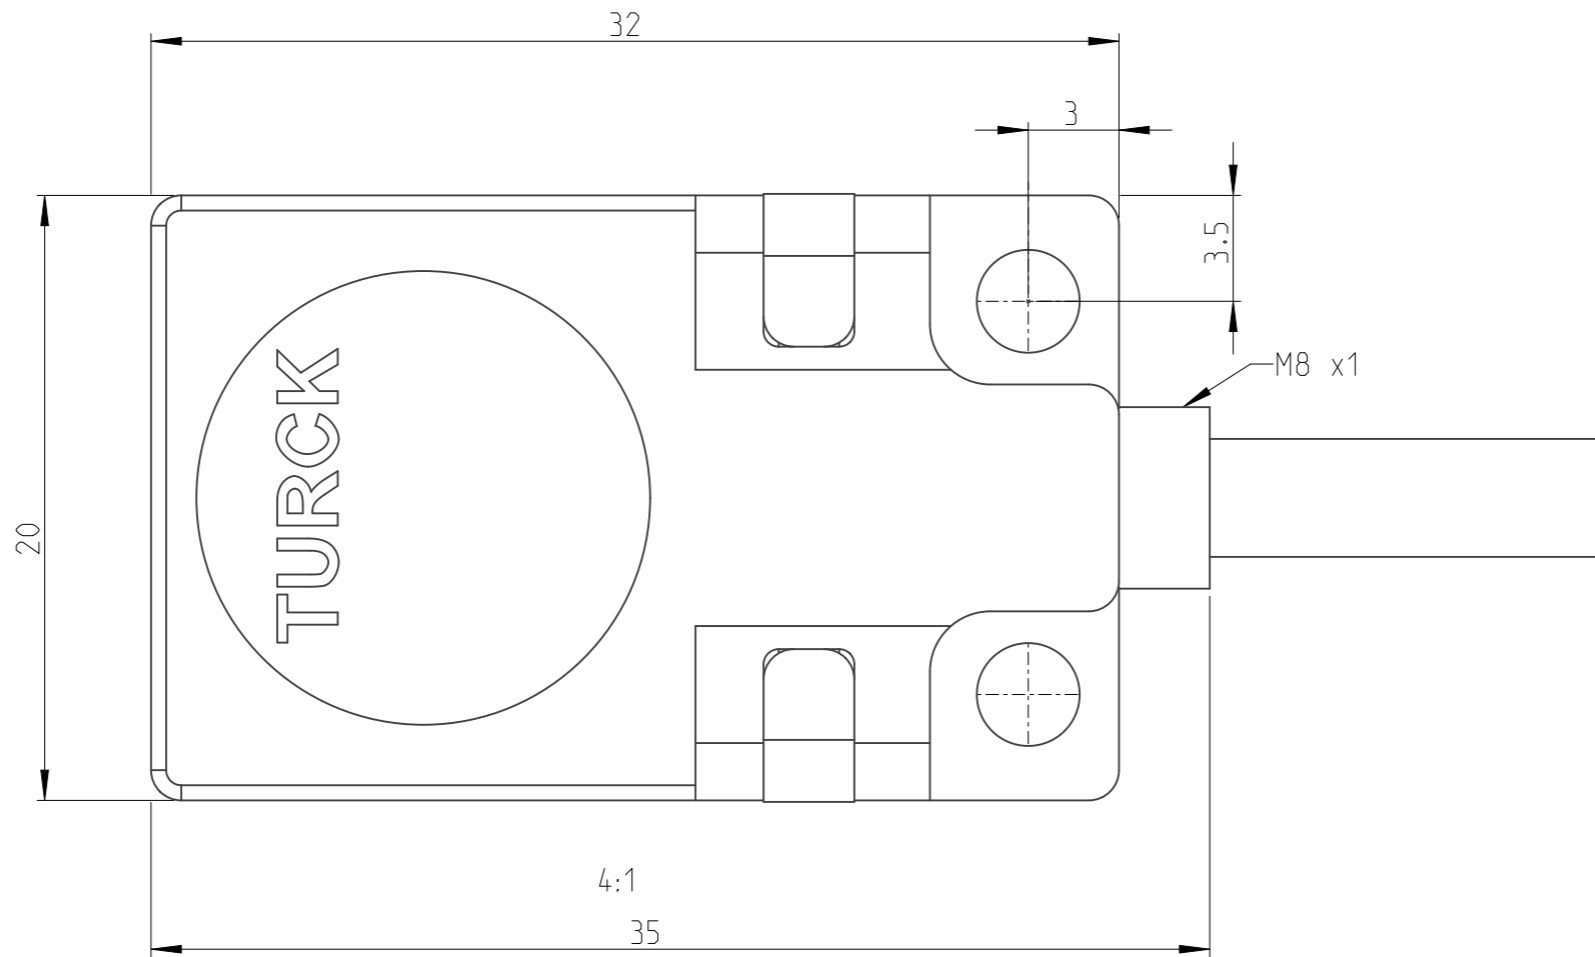

PART	4027045161	Status	Released	Rev./Iter	1.1
Drawing	4027045161	Status		Rev./Iter	

proprietary document. Not to be used in any way without our consent.

<b>SALTUS</b>	Name	ASC Sensor
	Designation	4027 0451 61