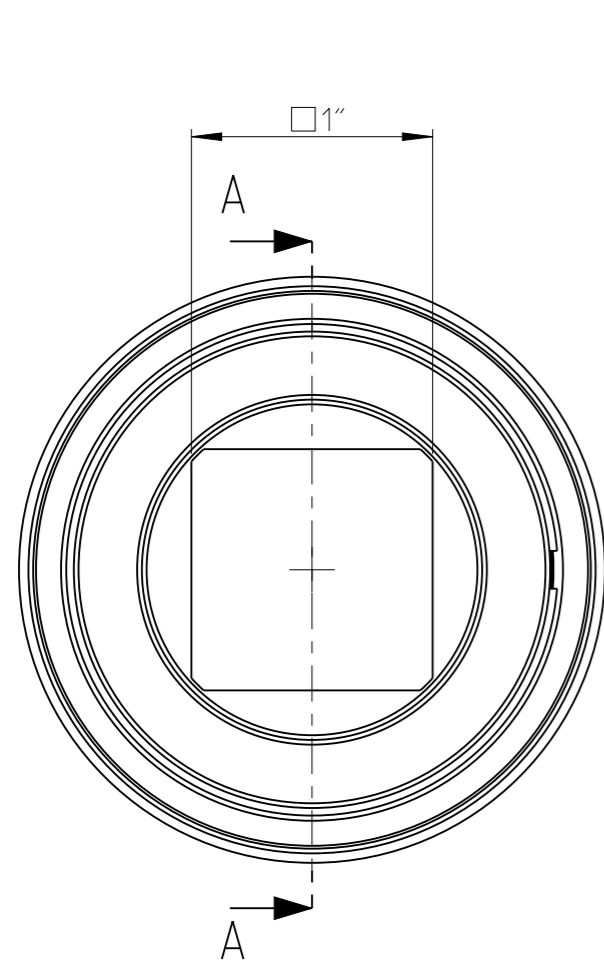

ASSEMBLY	4027045200	Status	Released	Rev./Iter	0,9
Drawing	4027045200	Status		Rev./Iter	0,9

A-A

proprietary document. Not to be used in any way without our consent.

Used with Socket Dock B: 4027045250

<b>SALTUS</b>	Name	Automated Socket Changer 1"
	Designation	4027 0452 00