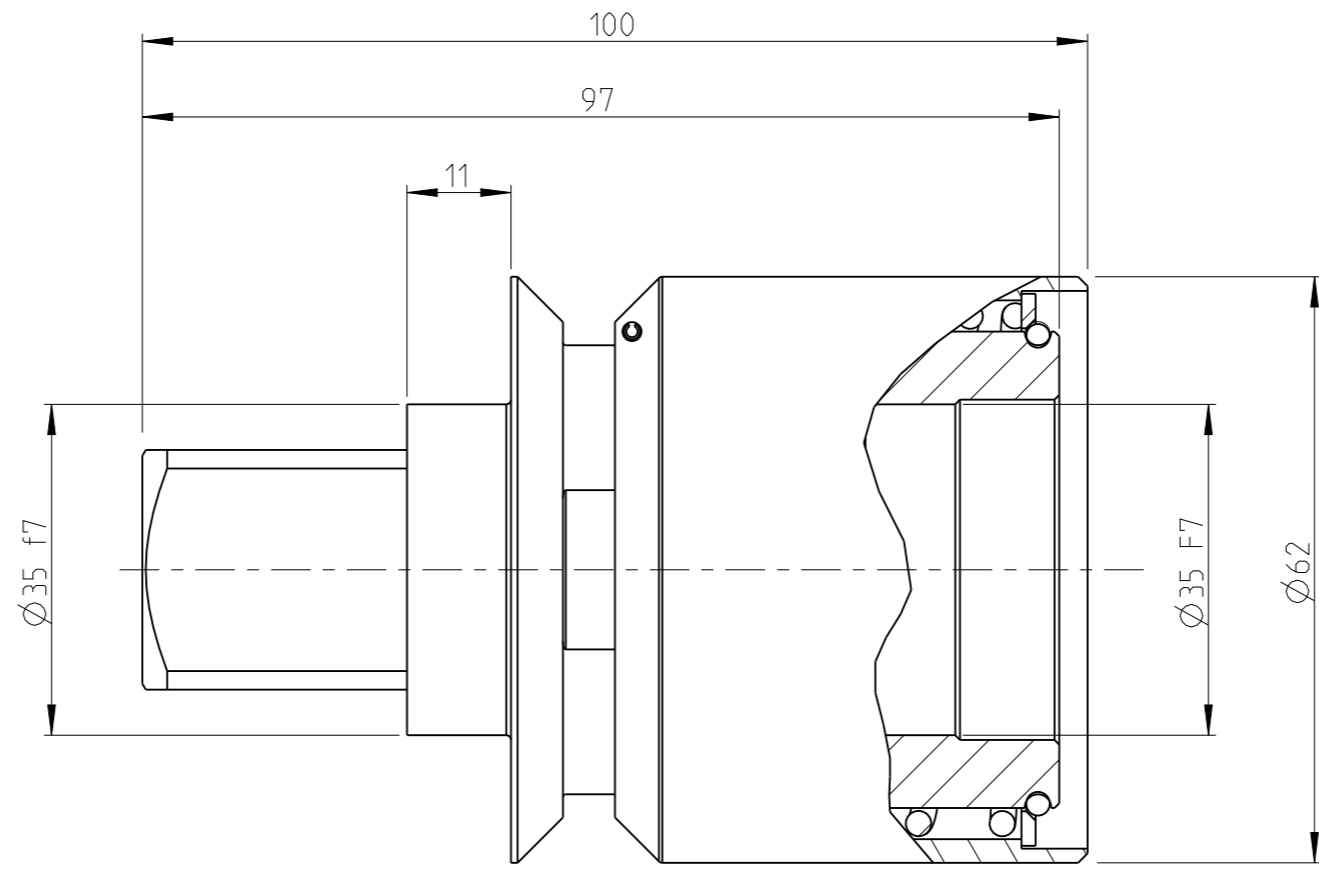

ASSEMBLY	4027045200	Status	Released	Rev./Iter	0,9
Drawing	4027045200	Status		Rev./Iter	0,9

A-A

proprietary document. Not to be used in any way without our consent.

Used with Socket Dock B: 4027045250

<b>SALTUS</b>	Name	Automated Socket Changer 1"
	Designation	4027 0452 00