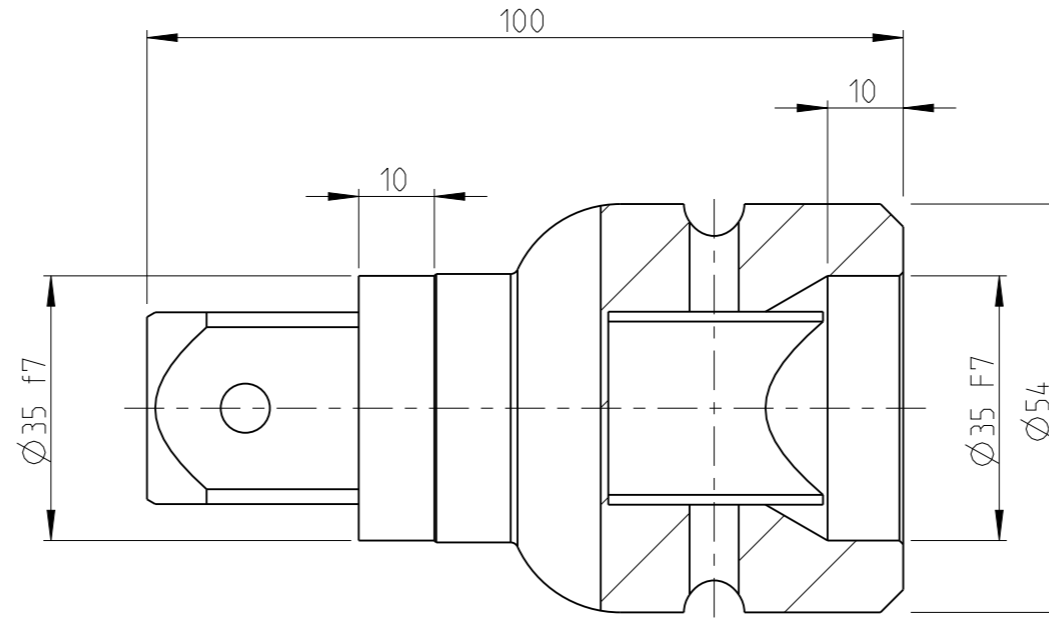

PART	4027045220	Status	Released	Rev./Iter	0.7
Drawing	4027045220	Status		Rev./Iter	0.7

Used with:
 Automated Socket Changer - 4027 0452 00
 - 4027 0454 00

SALTUS

Name	Adapter-SQ1"-L100-SQ1"-dG35
Designation	4027 0452 20