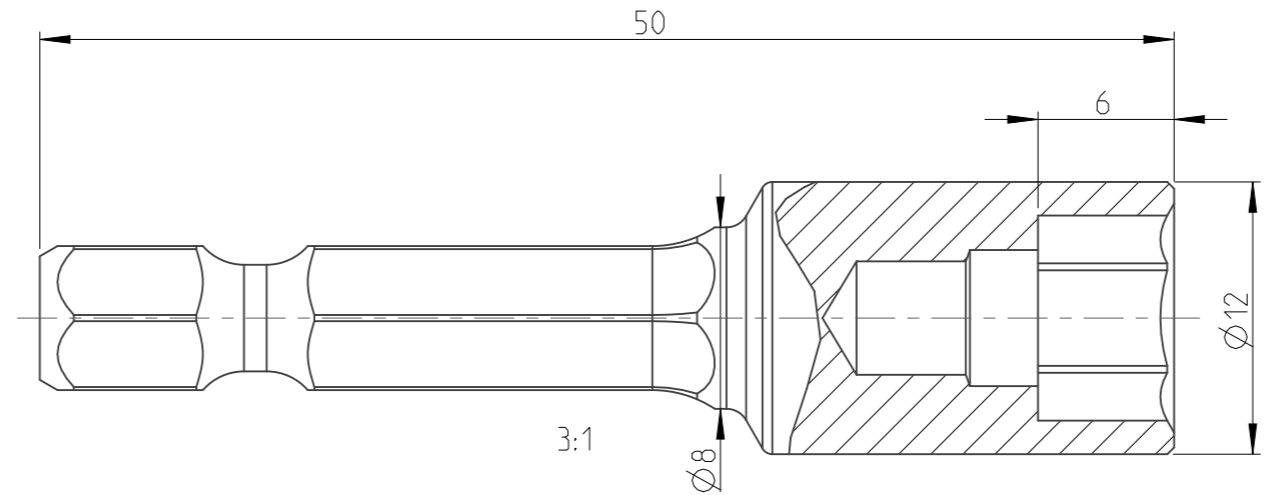

PART	4027100008	Status	Released	Rev./Iter	1.2
Drawing	4027100008	Status		Rev./Iter	1.2

2:1

proprietary document. Not to be used in any way without our consent.

**SALTUS**

Name	Nut setter-HEXE1/4"-L50-HEX8
Designation	4027 1000 08