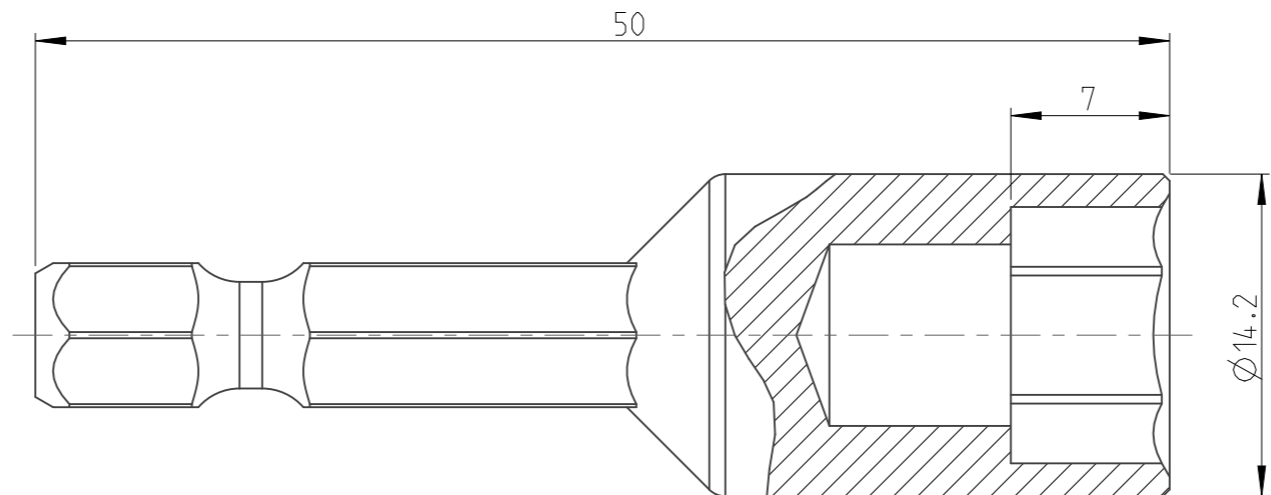

PART	4027100010	Status	Released	Rev./Iter	2.1
Drawing	4027100010	Status		Rev./Iter	2.1

proprietary document. Not to be used in any way without our consent.

<b>SALTUS</b>	Name	Nut setter-HEXE1/4"-L50-HEX10
	Designation	4027 1000 10