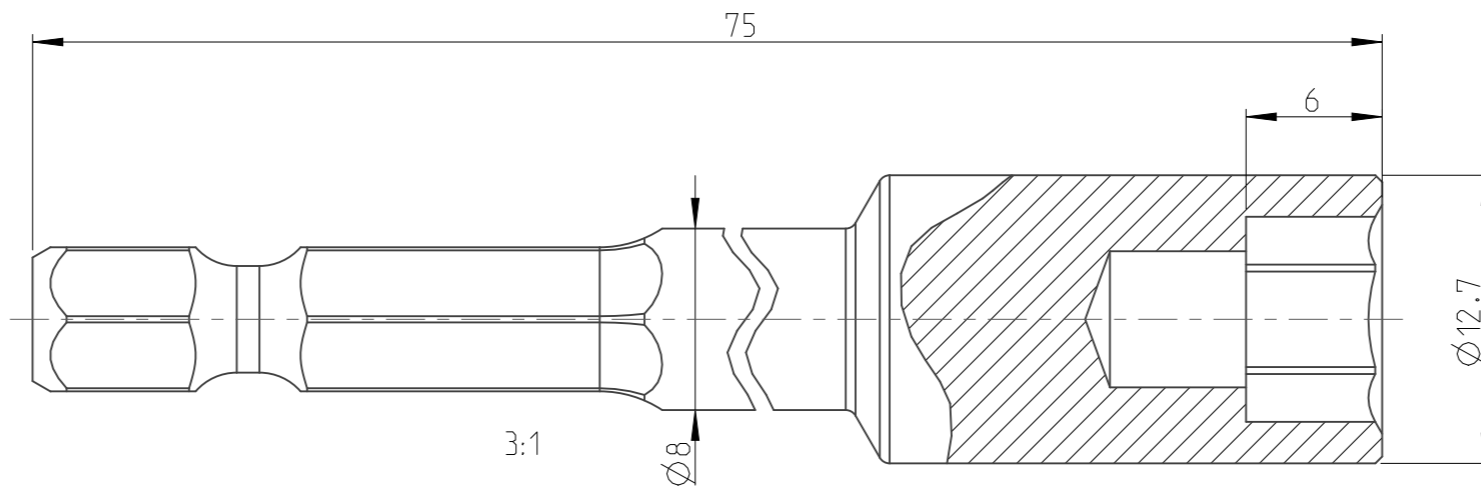

PART	4027100108	Status	Released	Rev./Iter	1.1
Drawing	4027100108	Status		Rev./Iter	1.1

2:1

proprietary document. Not to be used in any way without our consent.

**SALTUS**

Name	Nut setter-HEXE1/4"-L75-HEX8
Designation	4027 1001 08