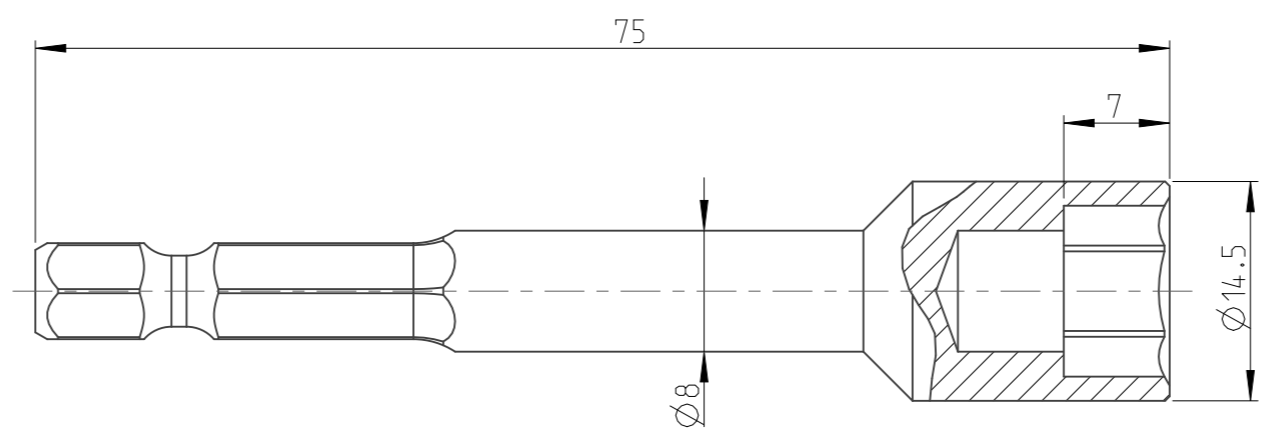

PART	4027100110	Status	Released	Rev./Iter	1.1
Drawing	4027100110	Status		Rev./Iter	1.1

2:1

proprietary document. Not to be used in any way without our consent.

SALTUS	Name	Nut setter-HEXE1/4"-L75-HEX10
	Designation	4027 1001 10