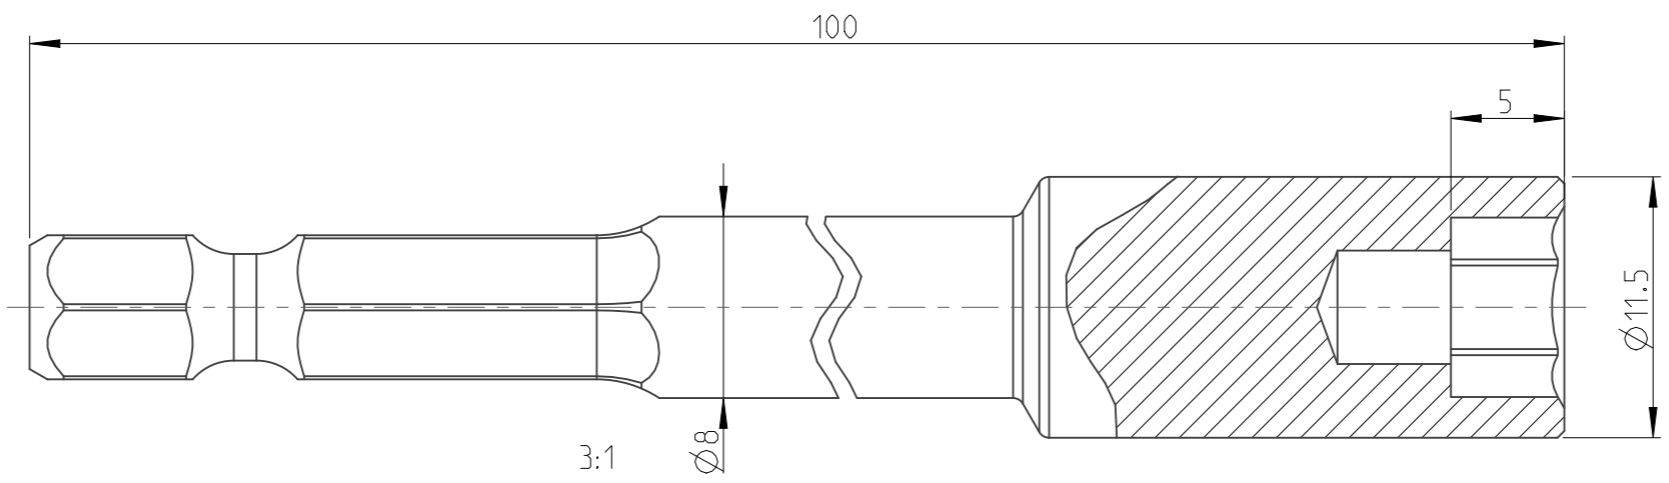

PART	4027100207	Status	Released	Rev./Iter	1.1
Drawing	4027100207	Status		Rev./Iter	1.1

1 | 2 | 3 | 4 | 5 | 6 | 7 | 8 | 9 | 10

A
B
C
D

2:1

proprietary document. Not to be used in any way without our consent.

E
F

SALTUS	Name	Nut setter-HEXE1/4"-L100-HEX7
	Designation	4027 1002 07

G