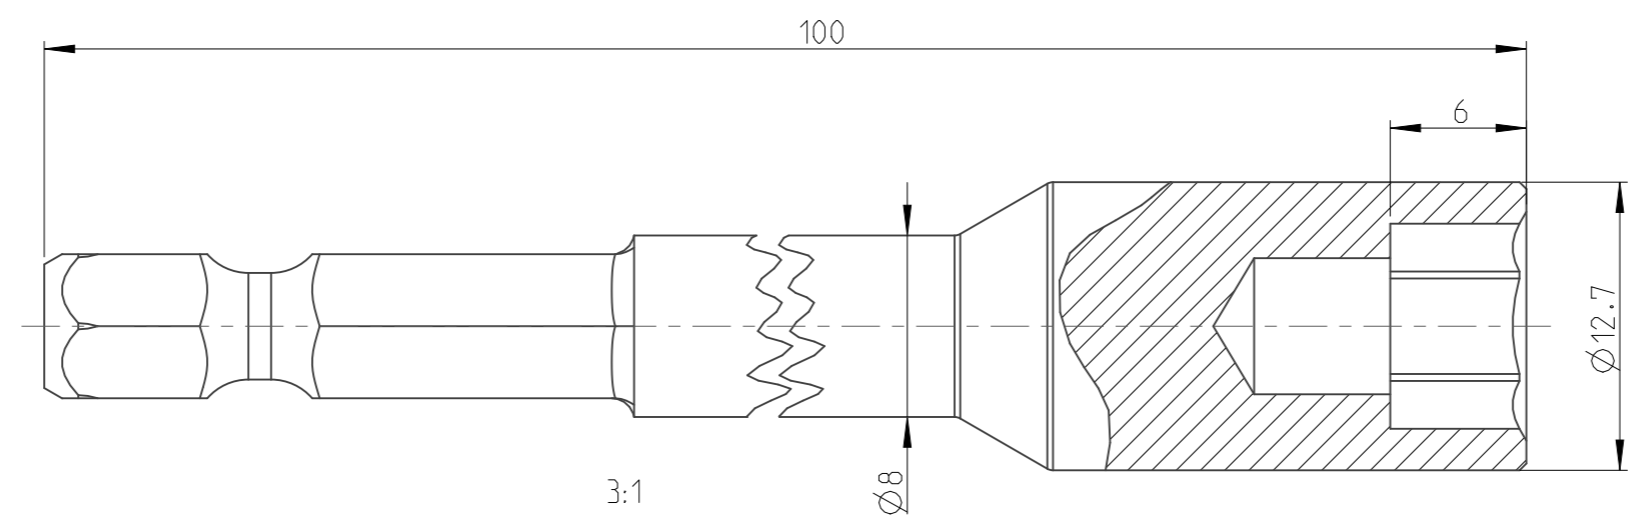

PART	4027100208	Status	Released	Rev. / Iter	2.2
Drawing	4027100208	Status		Rev. / Iter	2.2

1 | 2 | 3 | 4 | 5 | 6 | 7 | 8 | 9 | 10

proprietary document. Not to be used in any way without our consent.

SALTUS	Name	Nut setter-HEXE1/4"-L100-HEX8
	Designation	4027 1002 08