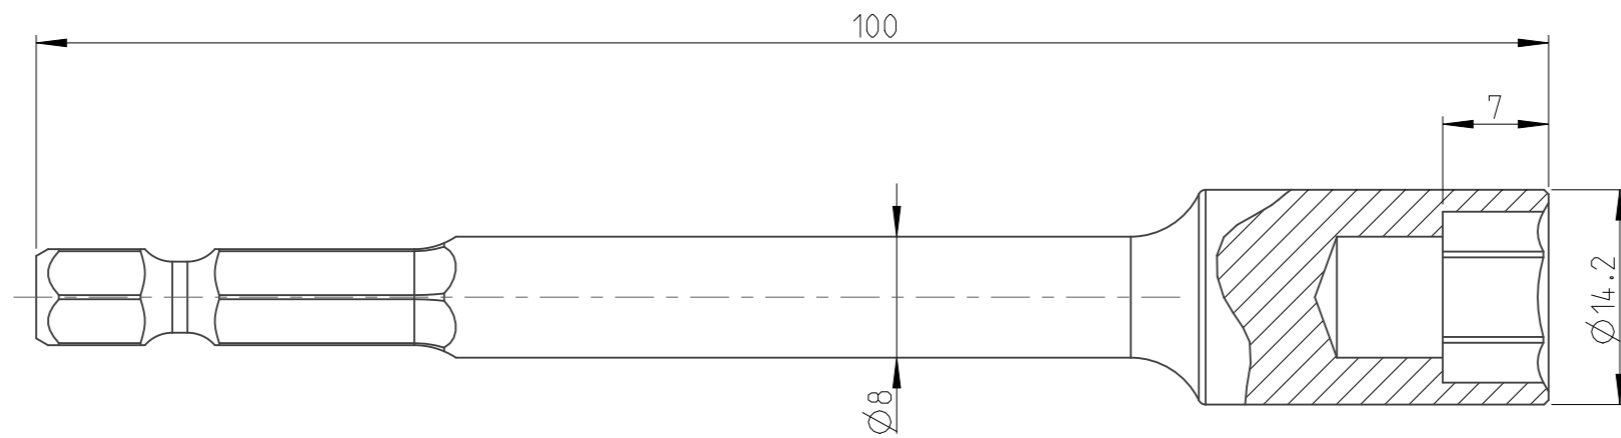

PART	4027100210	Status	Released	Rev./Iter	1.2
Drawing	4027100210	Status		Rev./Iter	1.2

1:1

proprietary document. Not to be used in any way without our consent.

SALTUS

Name	Nut setter-HEXE1/4"-L100-HEX10
Designation	4027 1002 10