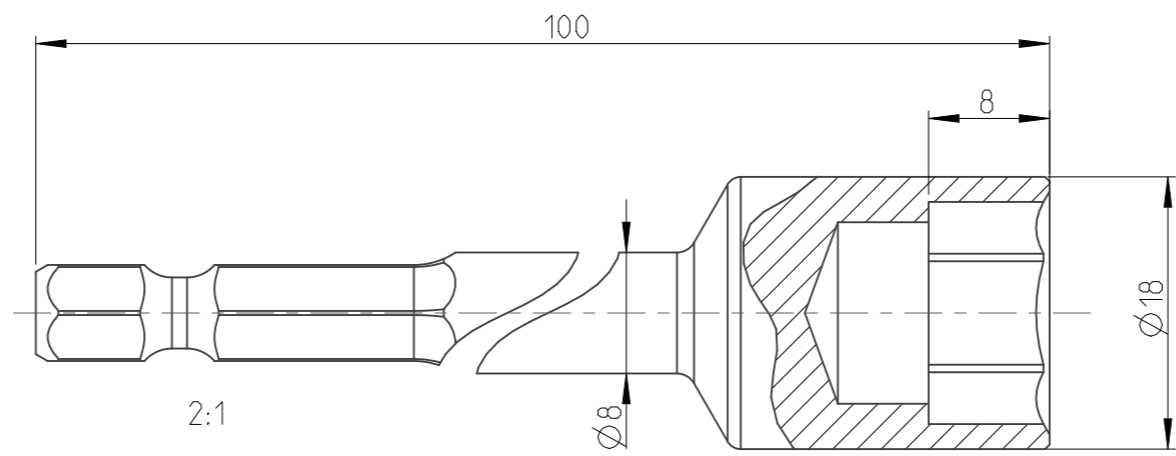

1 2 3 4 5 6 7 8 9 10

PART	4027100213	Status	Released	Rev. / Iter	1.2
	4027100213	Drawing	Status	Rev. / Iter	1.3

1:1

proprietary document. Not to be used in any way without our consent.

**SALTUS**

Name	Nut setter-HEXE1/4"-L100-HEX13
Designation	4027 1002 13