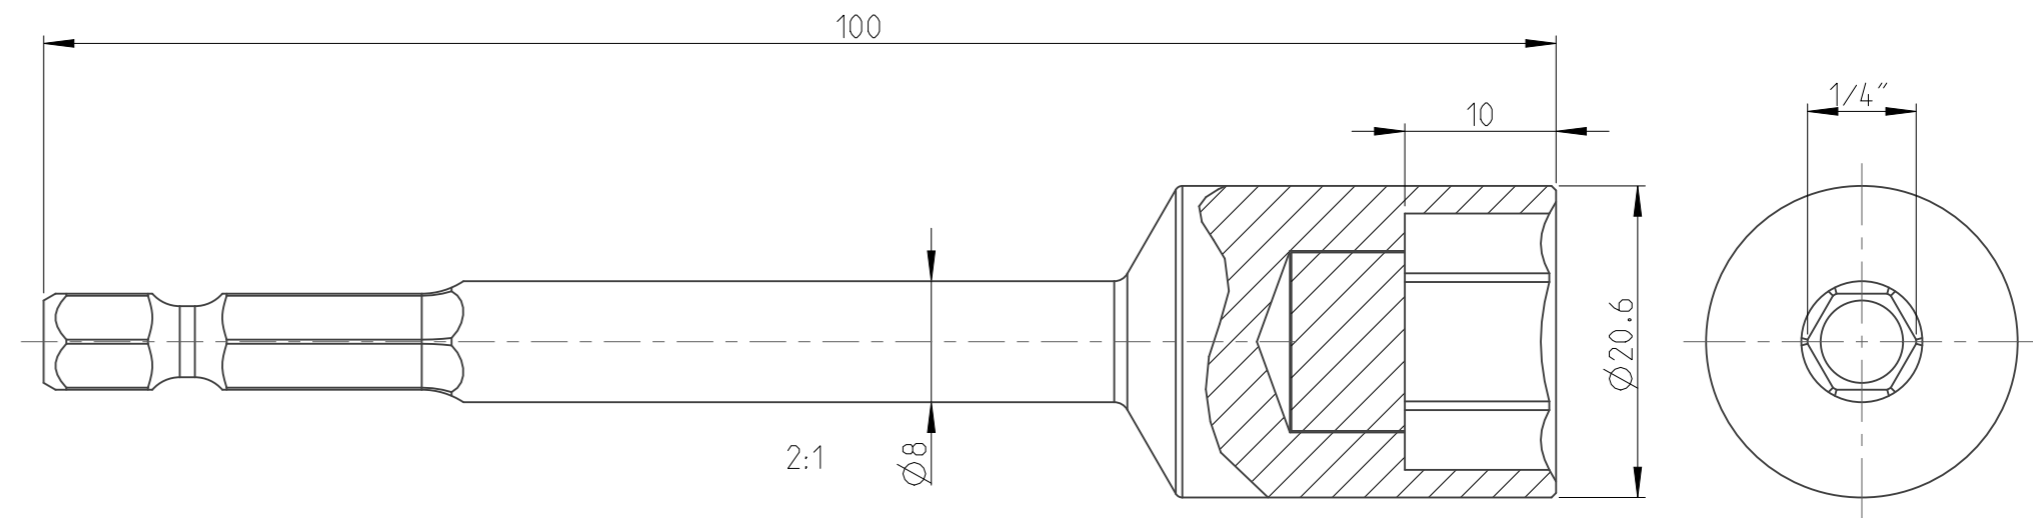

PART	4027100215	Status	Released	Rev./Iter	1.3
Drawing	4027100215	Status		Rev./Iter	1.2

1:1

proprietary document. Not to be used in any way without our consent.

SALTUS

Name	Nut setter-HEXE1/4"-L100-HEX15
Designation	4027 1002 15