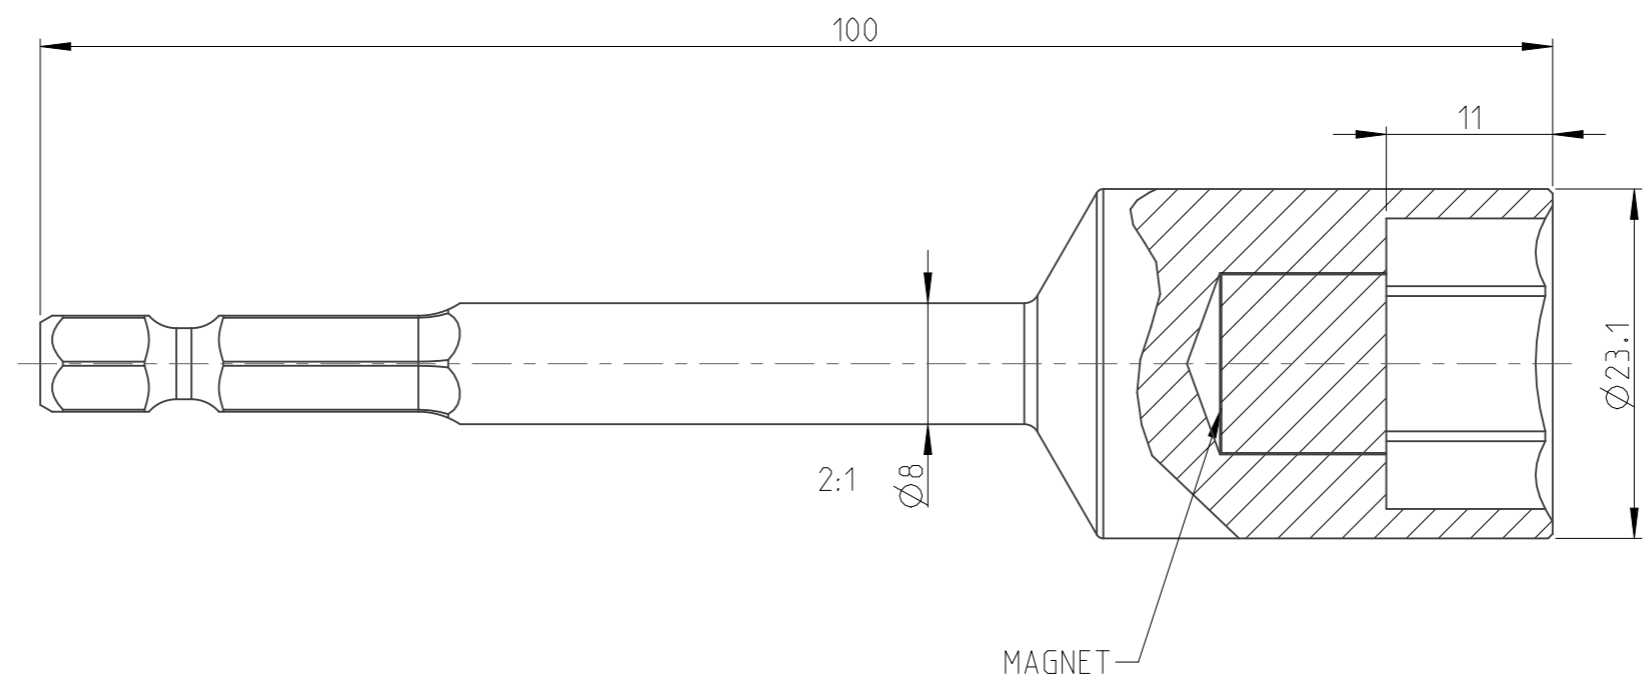

PART	4027100217	Status	Released	Rev./Iter	1.2
Drawing	4027100217	Status		Rev./Iter	1.2

1:1

proprietary document. Not to be used in any way without our consent.

SALTUS

Name	Nut setter-HEXE1/4"-L100-HEX17
Designation	4027 1002 17