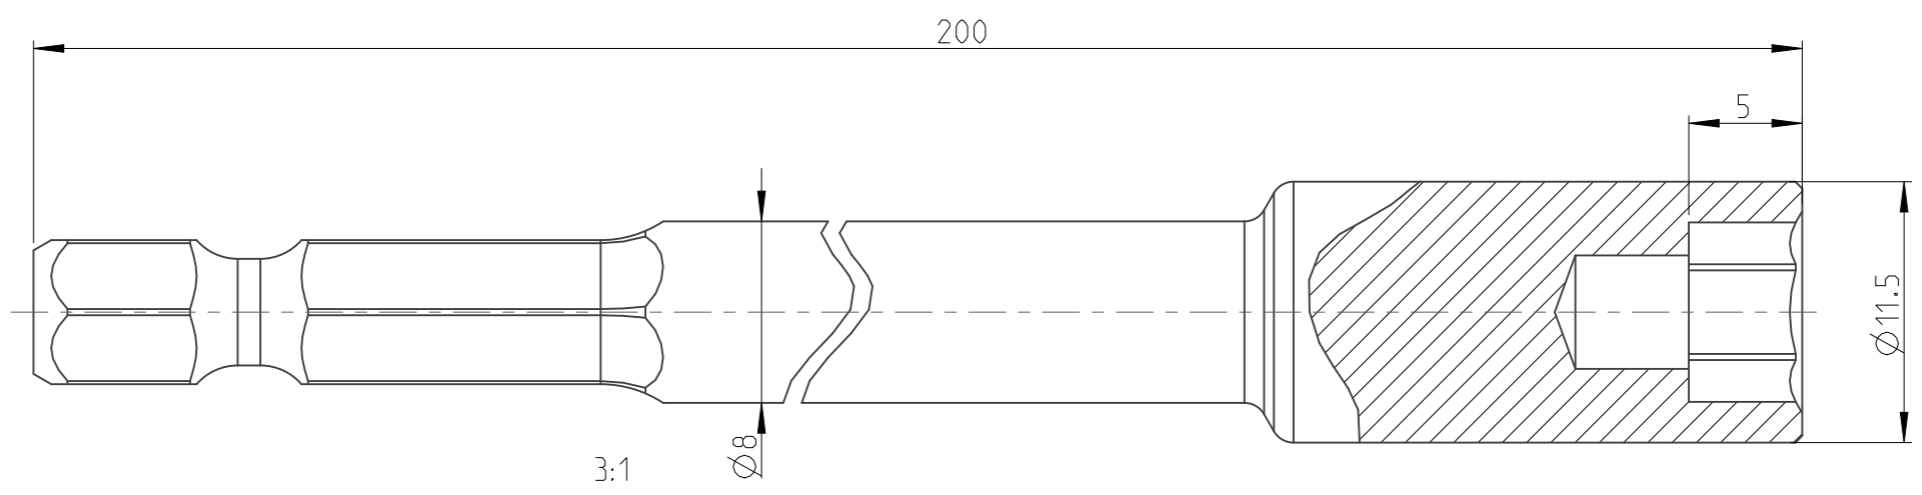

PART	4027100407	Status	Released	Rev./Iter	1.2
Drawing	4027100407	Status		Rev./Iter	1.2

1 2 3 4 5 6 7 8 9 10

A  
B  
C  
D  
E  
F  
G

1:1

proprietary document. Not to be used in any way without our consent.

<b>SALTUS</b>	Name	Nut setter-HEXE1/4"-L200-HEX7
	Designation	4027 1004 07