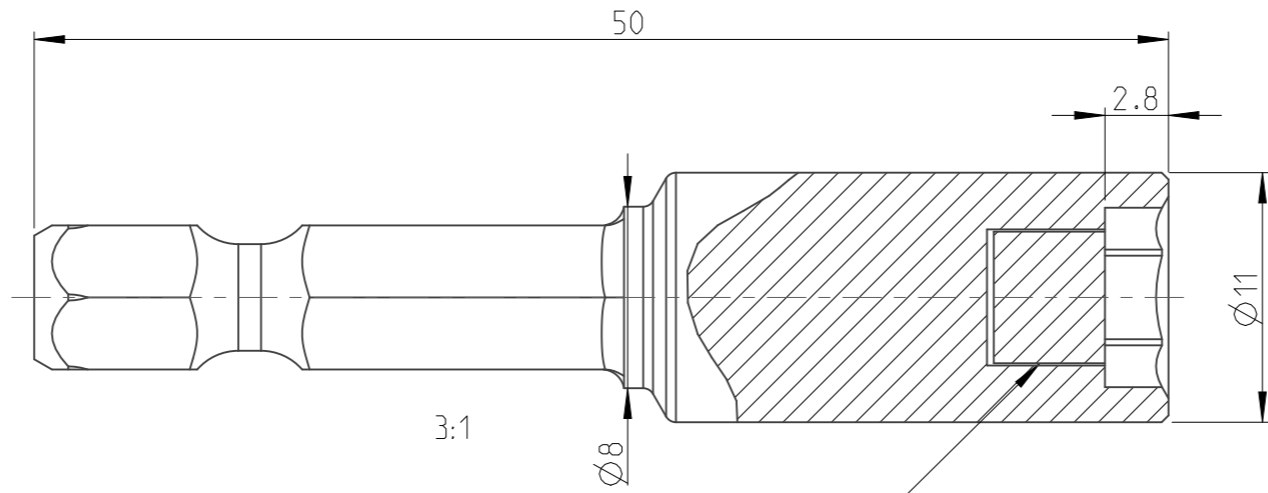

PART	4027100507	Status	Released	Rev./Iter	1.1
Drawing	4027100507	Status		Rev./Iter	1.1

MAGNET

proprietary document. Not to be used in any way without our consent.

SALTUS

Name	Nut setter-HEXE1/4"-L50-HEX7-M
Designation	4027 1005 07