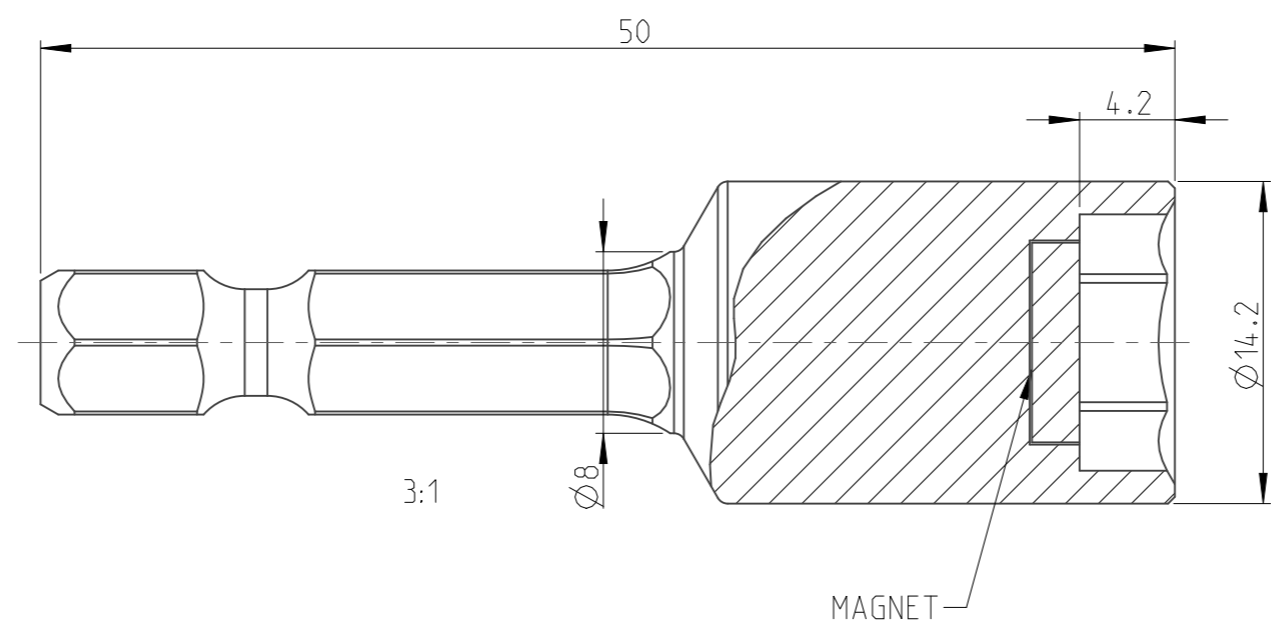

PART	4027100510	Status	Released	Rev./Iter	1.2
Drawing	4027100510	Status		Rev./Iter	1.2

proprietary document. Not to be used in any way without our consent.

SALTUS	Name	Nut STR-HEXE1/4"-L50-HEX10-M
	Designation	4027 1005 10