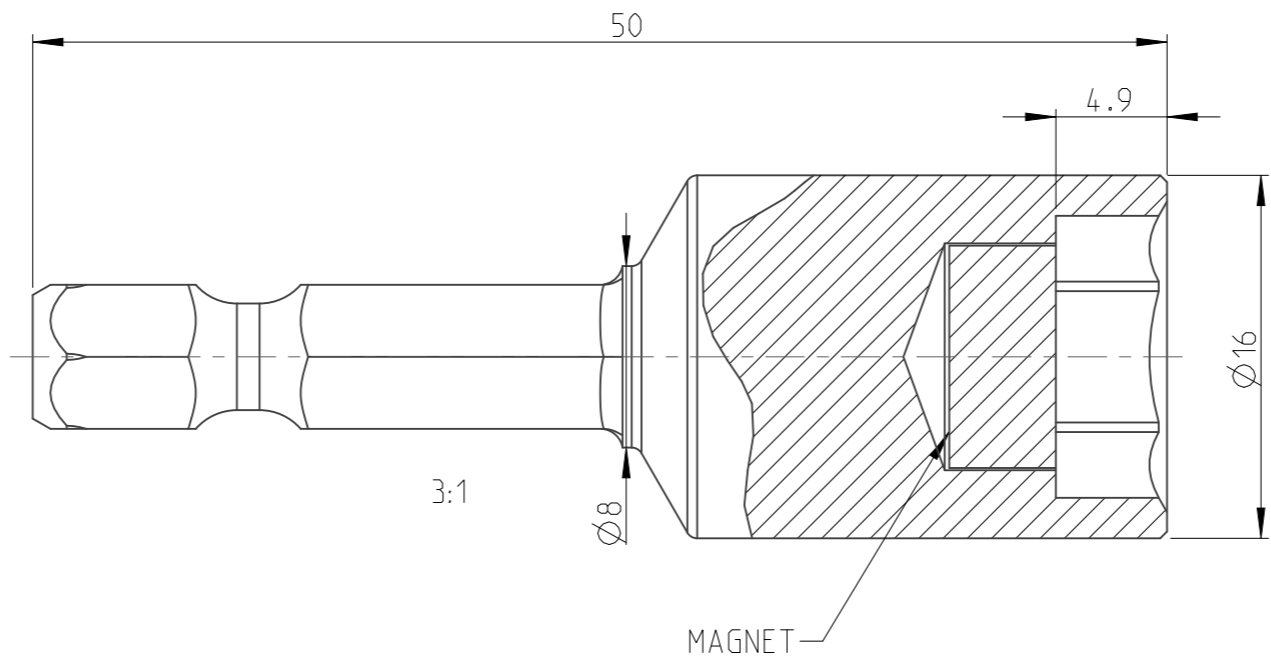

PART	4027100511	Status	Released	Rev./Iter	1.1
Drawing	4027100511	Status		Rev./Iter	1.1

proprietary document. Not to be used in any way without our consent.

SALTUS	Name	Nut STR-HEXE1/4"-L50-HEX11-M
	Designation	4027 1005 11