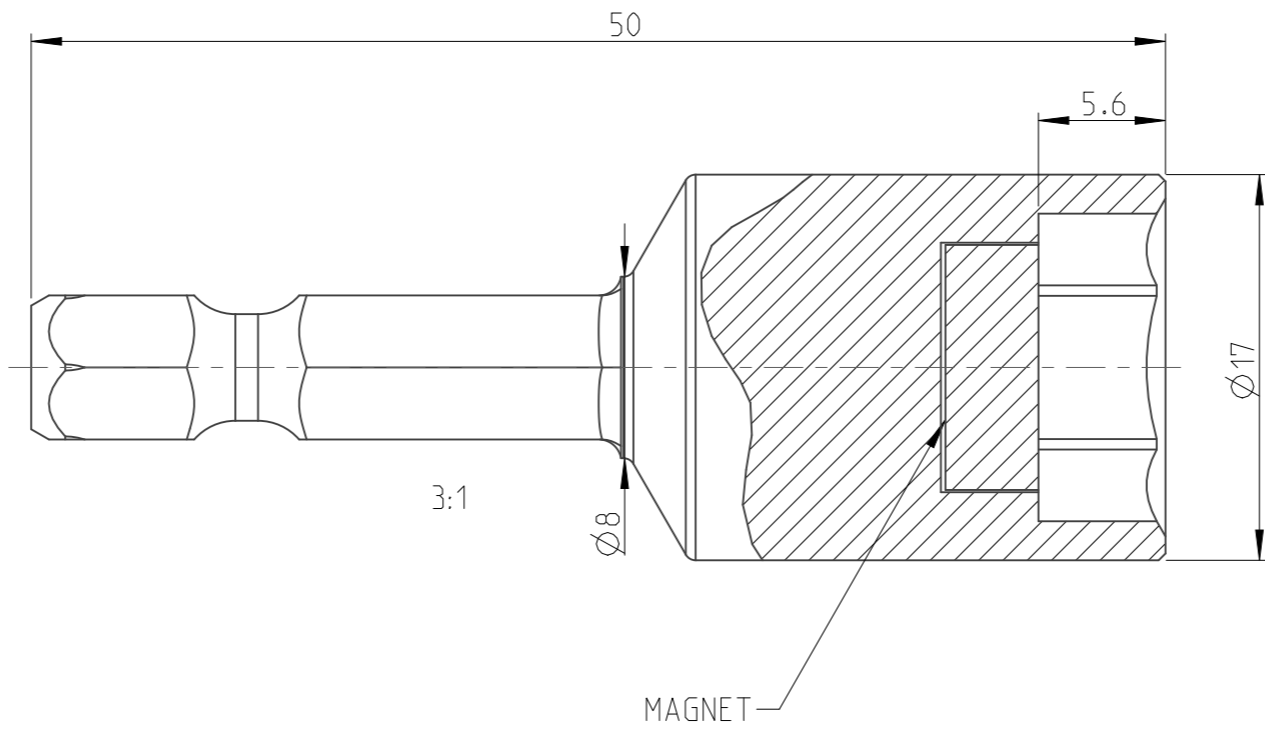

PART	4027100512	Status	Released	Rev./Iter	1.2
Drawing	4027100512	Status		Rev./Iter	1.2

proprietary document. Not to be used in any way without our consent.

SALTUS	Name	Nut STR-HEXE1/4"-L50-HEX12-M
	Designation	4027 1005 12