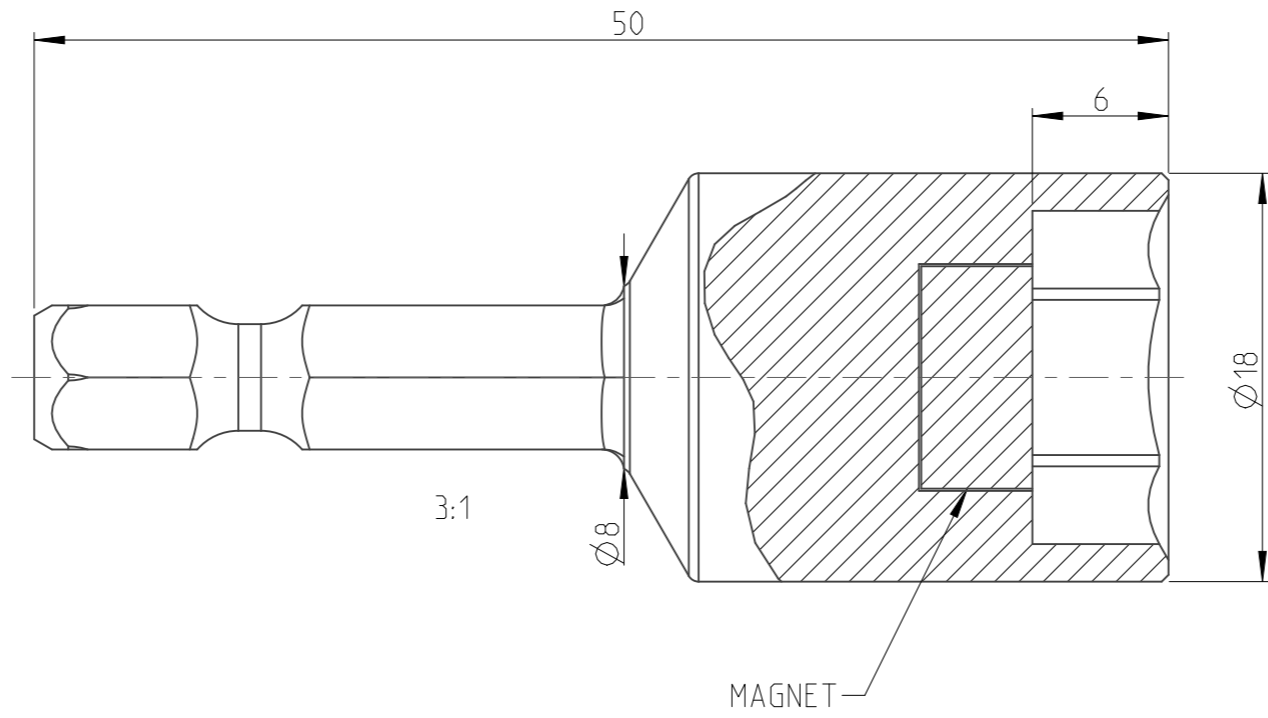

PART	4027100513	Status	Released	Rev./Iter	1.1
Drawing	4027100513	Status		Rev./Iter	1.1

proprietary document. Not to be used in any way without our consent.

**SALTUS**

Name	Nut STR-HEXE1/4"-L50-HEX13-M
Designation	4027 1005 13