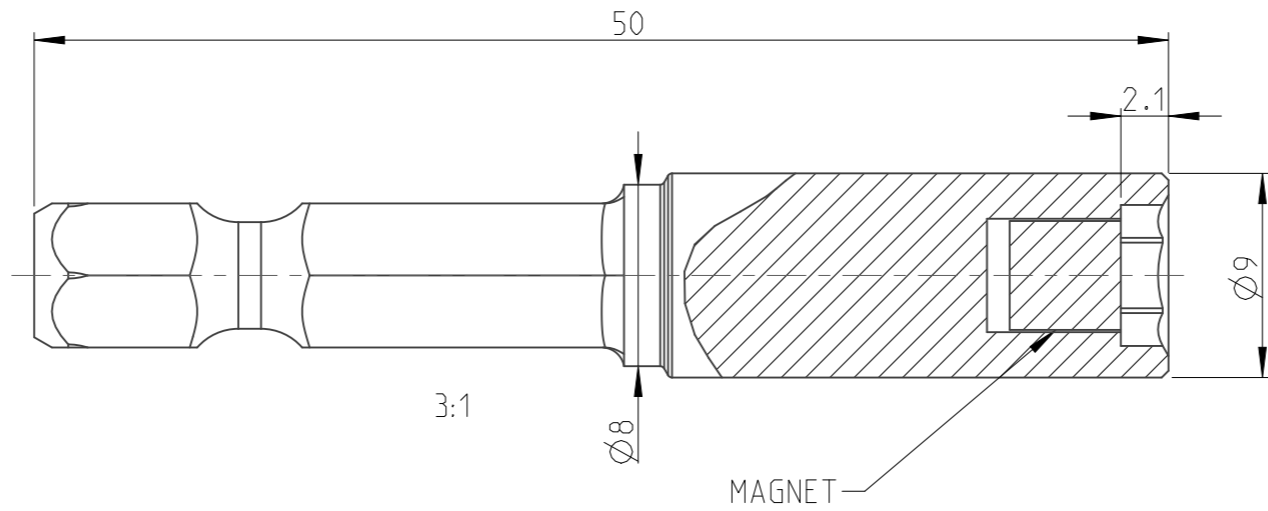

PART	4027100555	Status	Released	Rev. / Iter	1.2
Drawing	4027100555	Status		Rev. / Iter	1.2

proprietary document. Not to be used in any way without our consent.

SALTUS

Name	Nut STR-HEXE1/4"-L50-HEX5.5-M
Designation	4027 1005 55