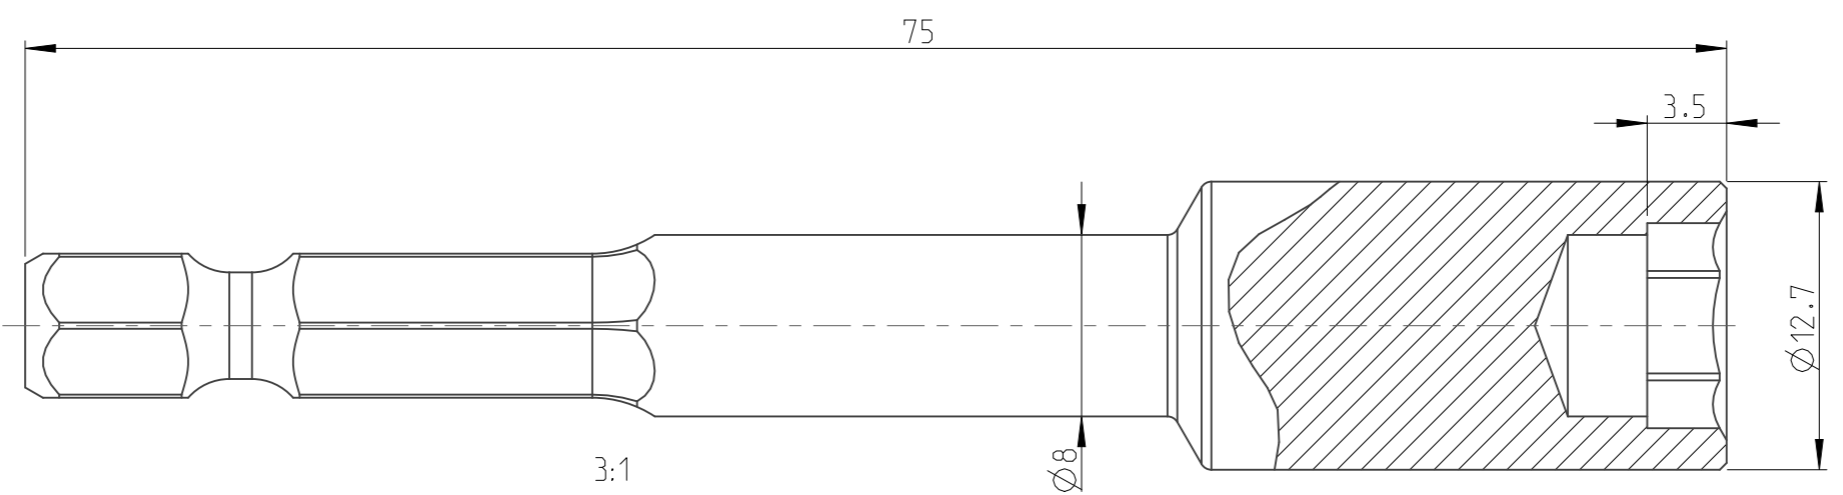

PART	4027100608	Status	Released	Rev./Iter	1.2
Drawing	4027100608	Status		Rev./Iter	1.2

1:1

proprietary document. Not to be used in any way without our consent.

SALTUS

Name	Nut setter-HEXE1/4"-L75-HEX8-M
Designation	4027 1006 08