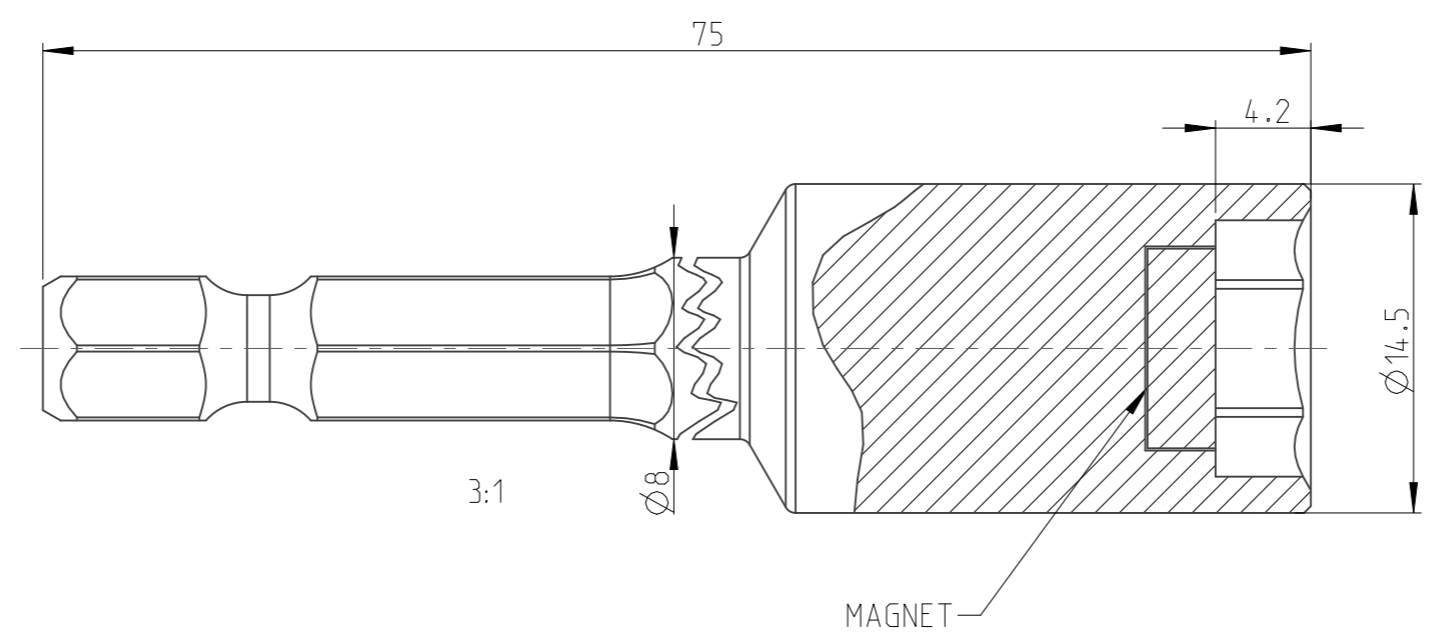

PART	4027100610	Status	Released	Rev./Iter	1.2
Drawing	4027100610	Status		Rev./Iter	1.2

proprietary document. Not to be used in any way without our consent.

SALTUS	Name	Nut STR-HEXE1/4"-L75-HEX10-M
	Designation	4027 1006 10