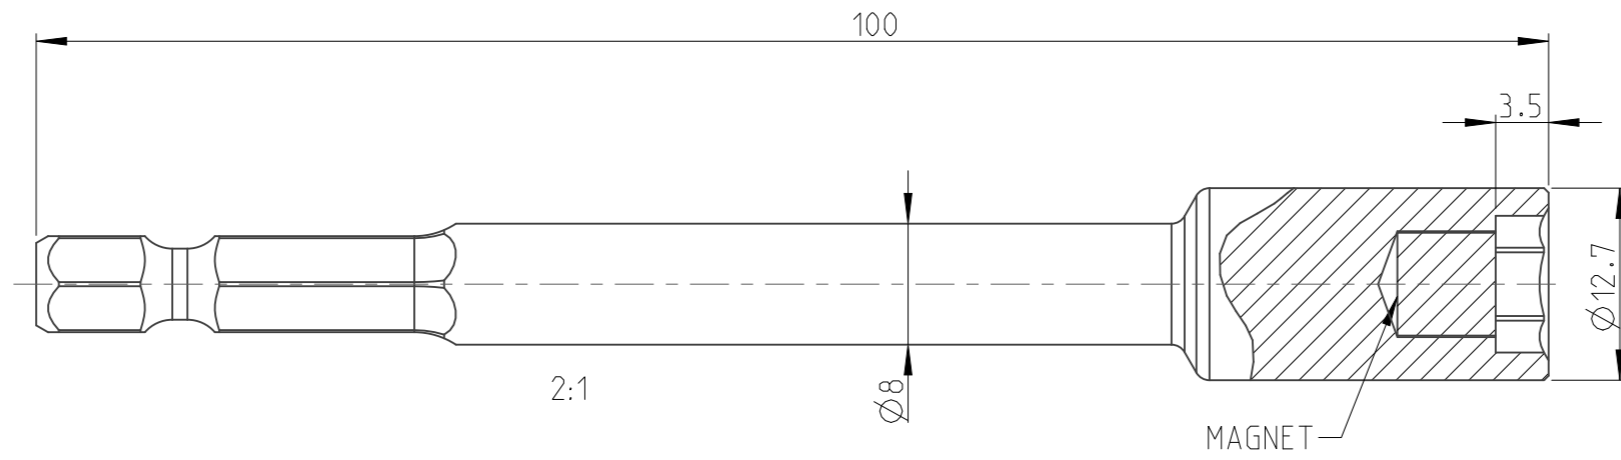

PART	4027100708	Status	Released	Rev./Iter	1.2
Drawing	4027100708	Status		Rev./Iter	1.2

1:1

proprietary document. Not to be used in any way without our consent.

SALTUS

Name	Nut STR-HEXE1/4"-L100-HEX8-M
Designation	4027 1007 08