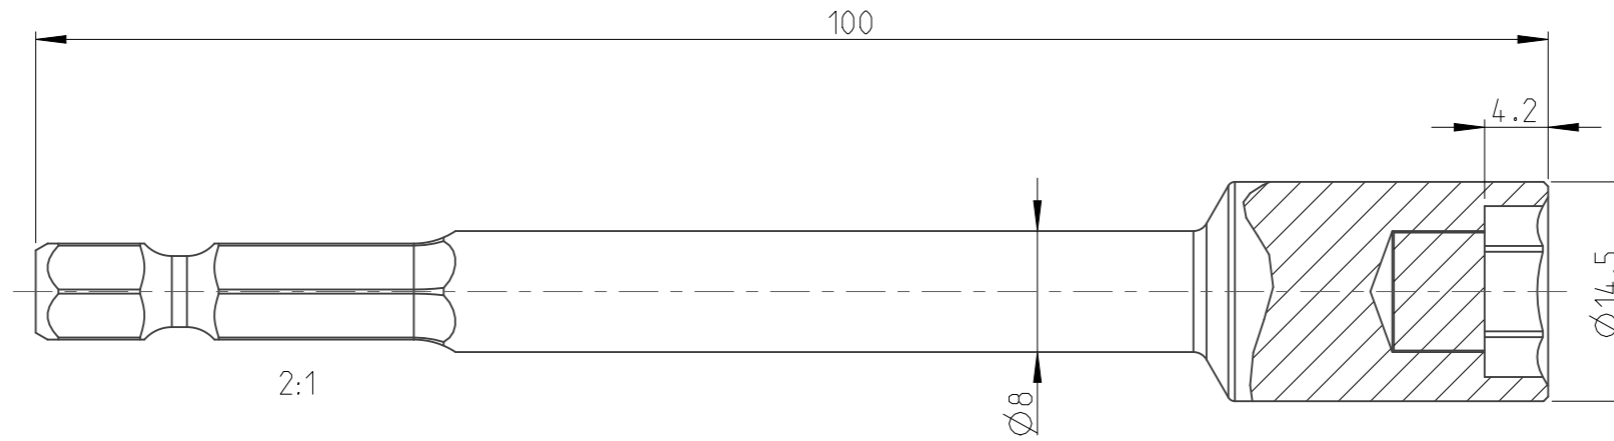

PART	4027100710	Status	Released	Rev./Iter	1.2
Drawing	4027100710	Status		Rev./Iter	1.2

1:1

proprietary document. Not to be used in any way without our consent.

**SALTUS**

Name	Nut STR-HEXE1/4"-L100-HEX10-M
Designation	4027 1007 10