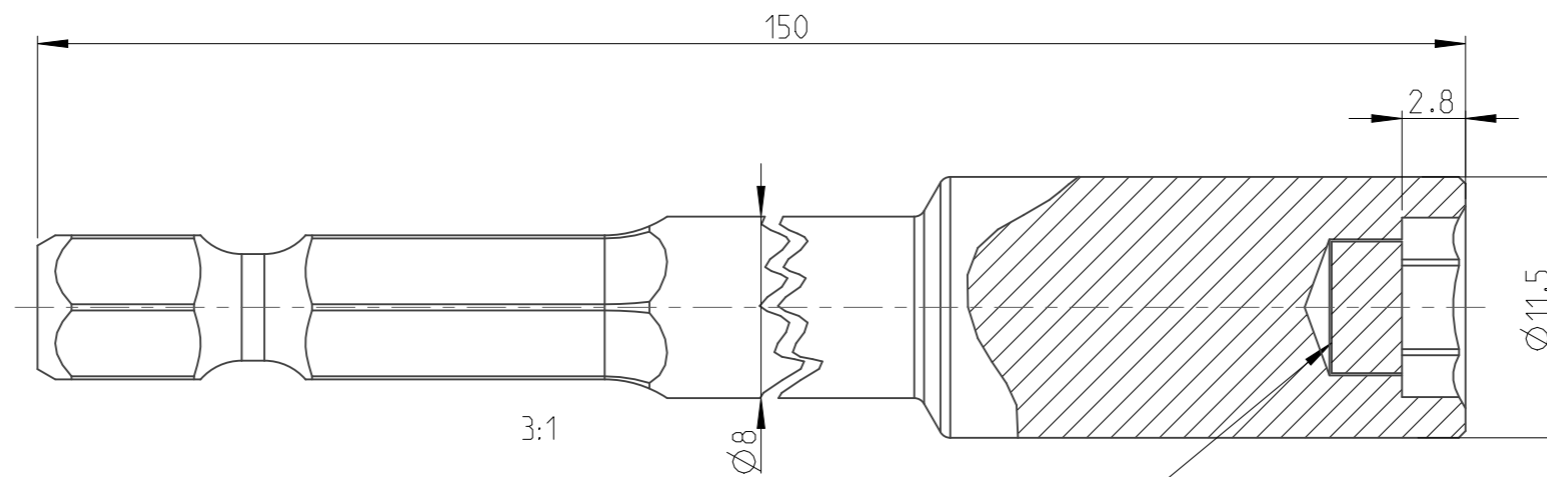

PART	4027100807	Status	Released	Rev./Iter	1.2
Drawing	4027100807	Status		Rev./Iter	1.2

1 2 3 4 5 6 7 8 9 10

1:1

MAGNET

proprietary document. Not to be used in any way without our consent.

SALTUS	Name	Nut STR-HEXE1/4"-L150-HEX7-M
	Designation	4027 1008 07