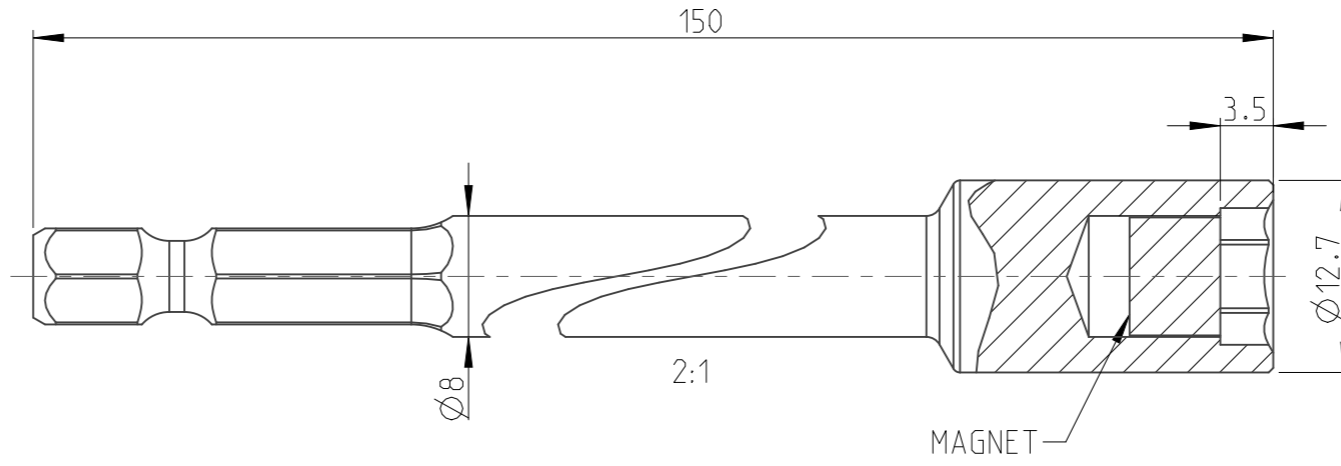

PART	4027100808	Status	Released	Rev./Iter	1.2
Drawing	4027100808	Status		Rev./Iter	1.2

1:1

proprietary document. Not to be used in any way without our consent.

SALTUS

Name	Nut STR-HEXE1/4"-L150-HEX8-M
Designation	4027 1008 08