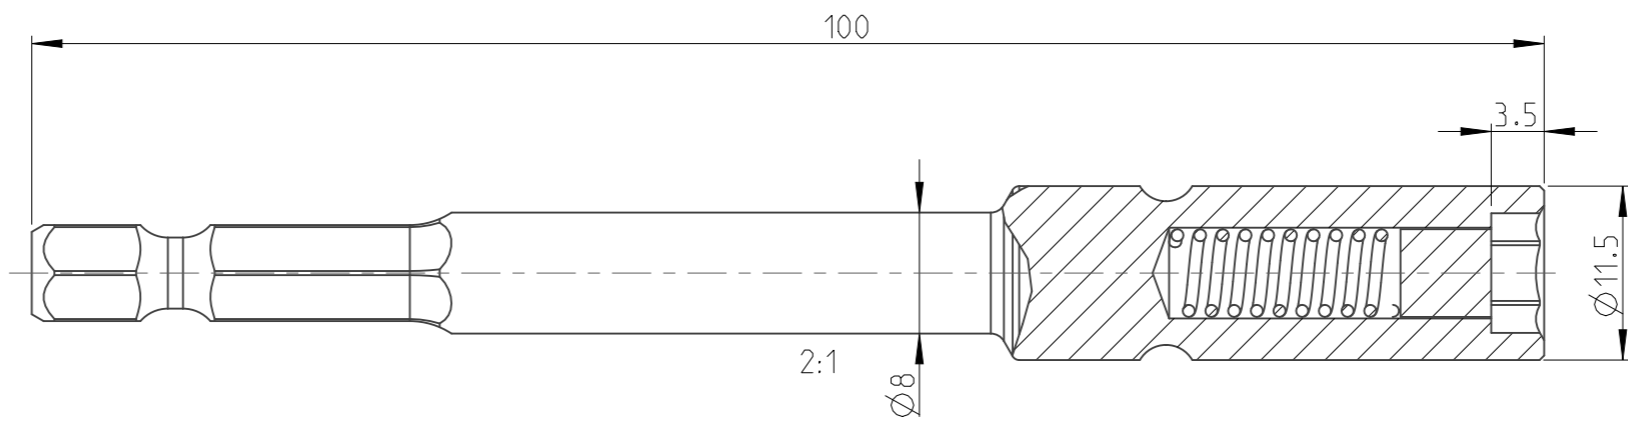

PART	4027100907	Status	Released	Rev. / Iter	1.2
Drawing	4027100907	Status		Rev. / Iter	1.2

1:1

proprietary document. Not to be used in any way without our consent.

SALTUS

Name
Nut STR-HEXE1/4"-L100-HEX7-SM