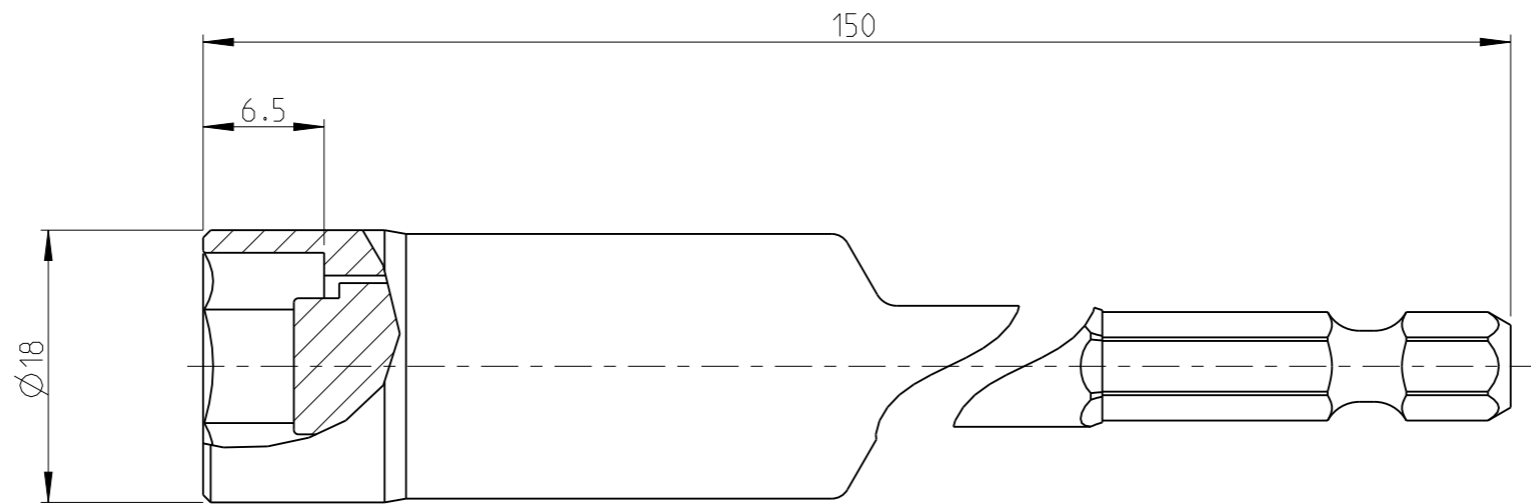

PART	4027101013	Status	Released	Rev./Iter	0.2
Drawing	4027101013	Status		Rev./Iter	0.2

1:1

proprietary document. Not to be used in any way without our consent.

SALTUS

Name	Nut STR-HEXE1/4"-L150-HEX13-SM
Designation	4027 1010 13