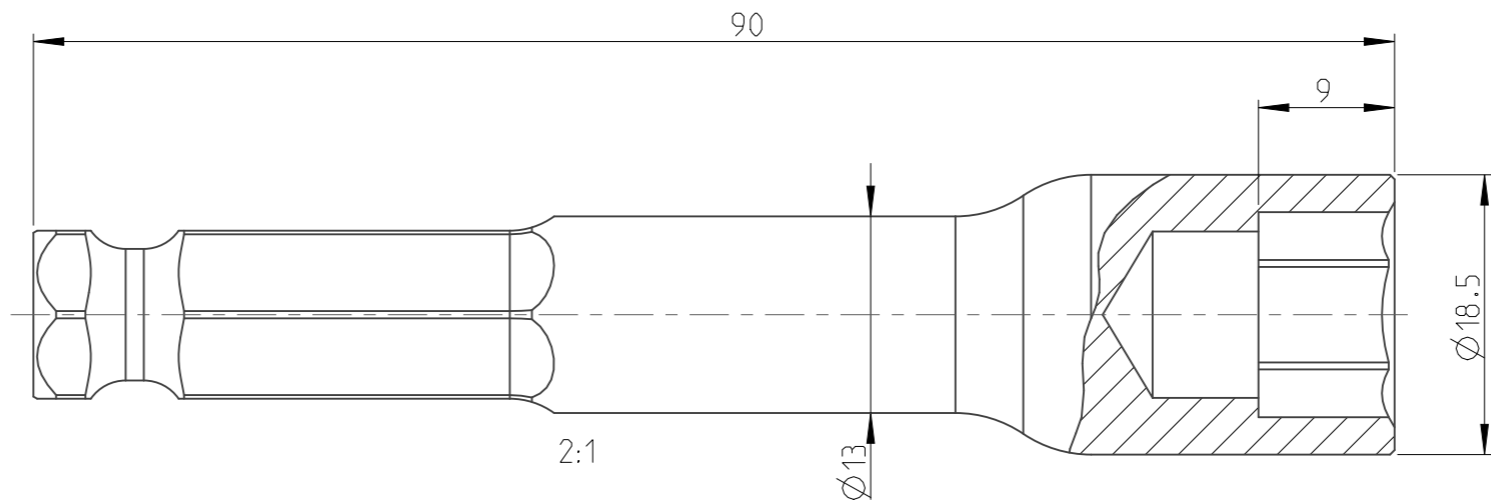

PART	402710112	Status	Released	Rev./Iter	1.1
Drawing	402710112	Status		Rev./Iter	1.1

1:1

proprietary document. Not to be used in any way without our consent.

SALTUS

Name	Nut setter-HEXE7/16"-L90-HEX12
Designation	4027 1011 12