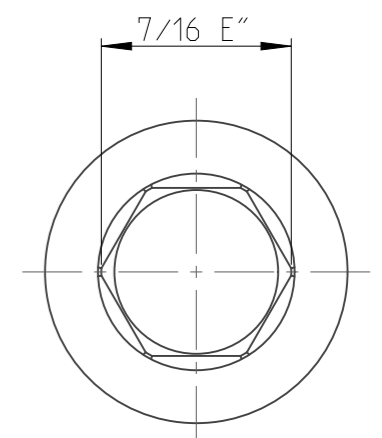

PART	4027101113	Status	Released	Rev./Iter	1.1
Drawing	4027101113	Status		Rev./Iter	1.1

1:1

proprietary document. Not to be used in any way without our consent.

SALTUS

Name	Nut STR-HEXE7/16"-L100-HEX13
Designation	4027 1011 13