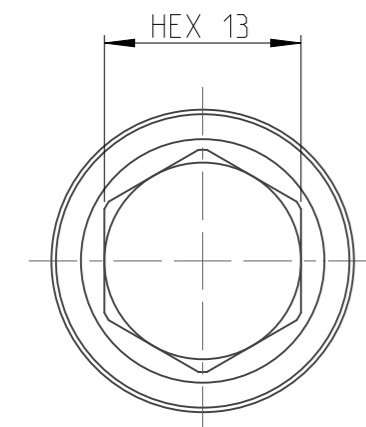

PART	4027101113	Status	Released	Rev./Iter	1.1
Drawing	4027101113	Status		Rev./Iter	1.1

1:1

proprietary document. Not to be used in any way without our consent.

SALTUS

Name	Nut STR-HEXE7/16"-L100-HEX13
Designation	4027 1011 13