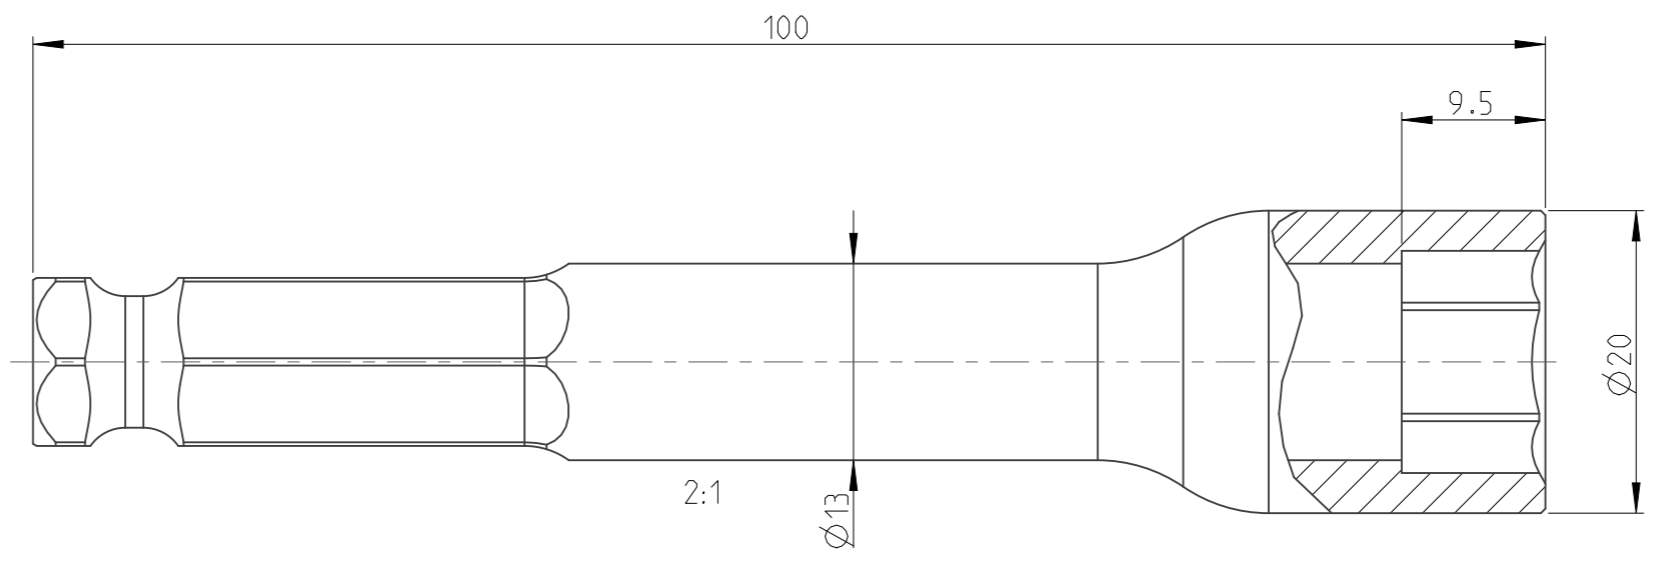

PART	4027101113	Status	Released	Rev./Iter	1.1
Drawing	4027101113	Status		Rev./Iter	1.1

1:1

proprietary document. Not to be used in any way without our consent.

SALTUS

Name	Nut STR-HEXE7/16"-L100-HEX13
Designation	4027 1011 13