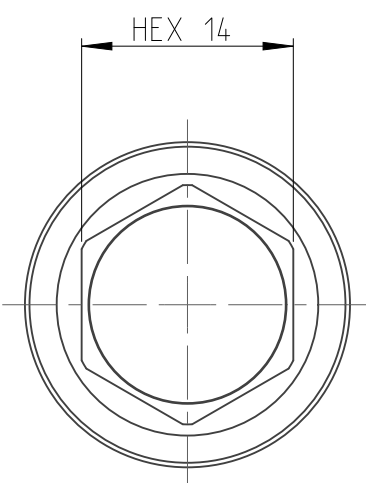

PART	4027101114	Status	Released	Rev./Iter	1.1
Drawing	4027101114	Status		Rev./Iter	1.1

1:1

proprietary document. Not to be used in any way without our consent.

SALTUS	Name	Nut STR-HEXE7/16"-L100-HEX14
	Designation	4027 1011 14