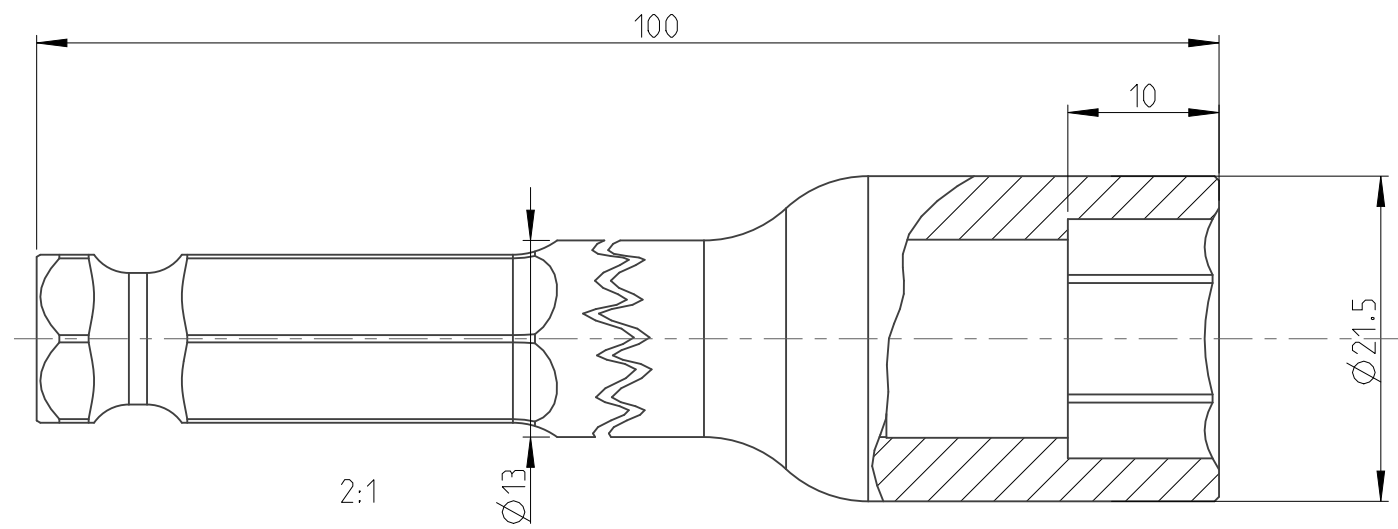

PART	4027101114	Status	Released	Rev./Iter	1.1
Drawing	4027101114	Status		Rev./Iter	1.1

1:1

proprietary document. Not to be used in any way without our consent.

SALTUS	Name	Nut STR-HEXE7/16"-L100-HEX14
	Designation	4027 1011 14