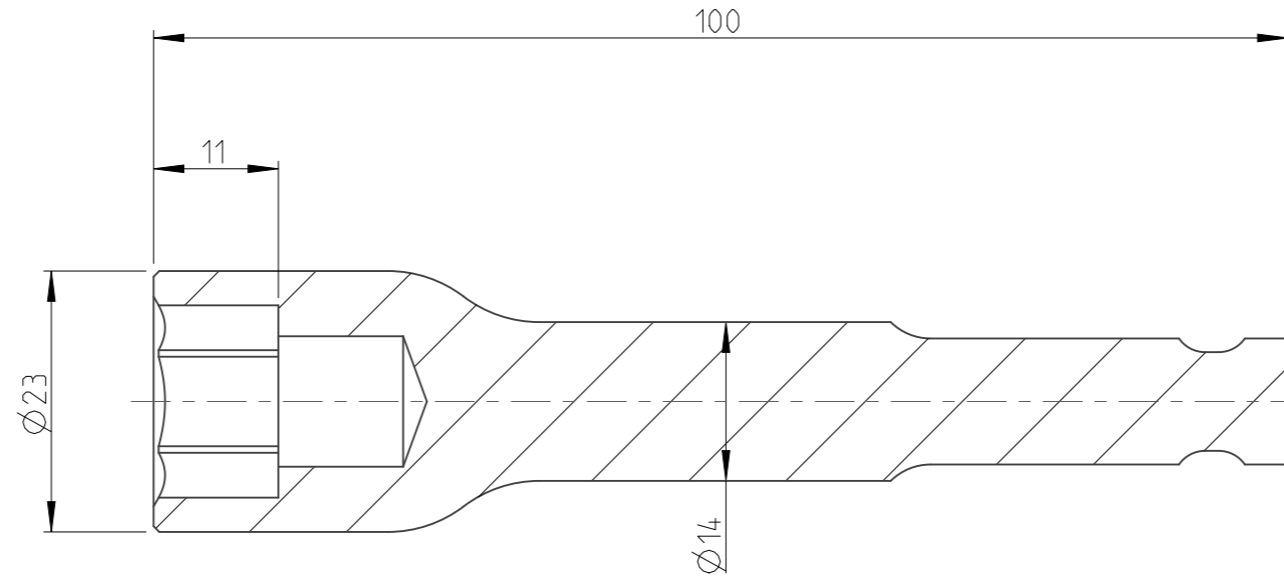

PART	4027101115	Status	Released	Rev. / Iter	1.0
Drawing	4027101115	Status		Rev. / Iter	1.0

3:2

proprietary document. Not to be used in any way without our consent.

SALTUS

Name	Nut setter-HEXE7/16"-L100-HEX15
Designation	4027 1011 15