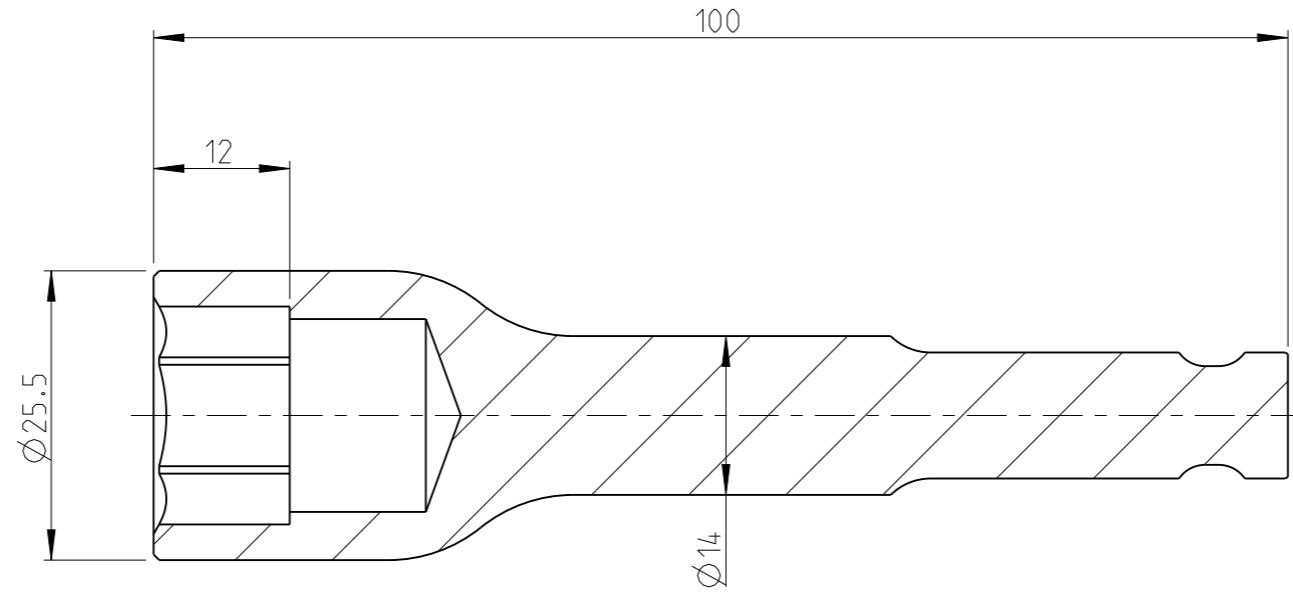

PART	4027101117	Status	Released	Rev./Iter	2.3
Drawing	4027101117	Status		Rev./Iter	2.3

proprietary document. Not to be used in any way without our consent.

**SALTUS**

Name	NutStr-HEXE7/16"-L100-HEX17
Designation	4027 1011 17