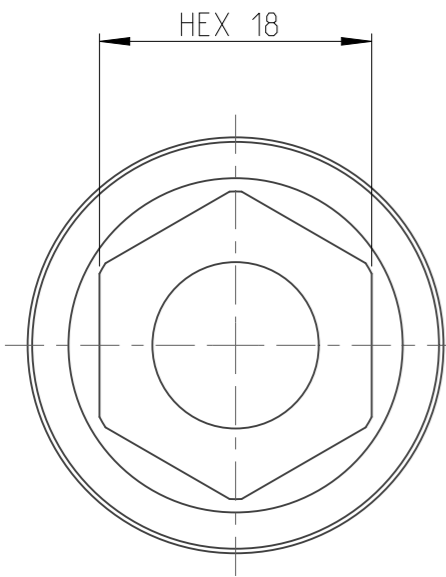

PART	4027101118	Status	Released	Rev./Iter	1.3
Drawing	4027101118	Status		Rev./Iter	1.3

1:1

proprietary document. Not to be used in any way without our consent.

**SALTUS**

Name	Nut STR-HEXE 7/16" - L100-HEX18
Designation	4027 1011 18