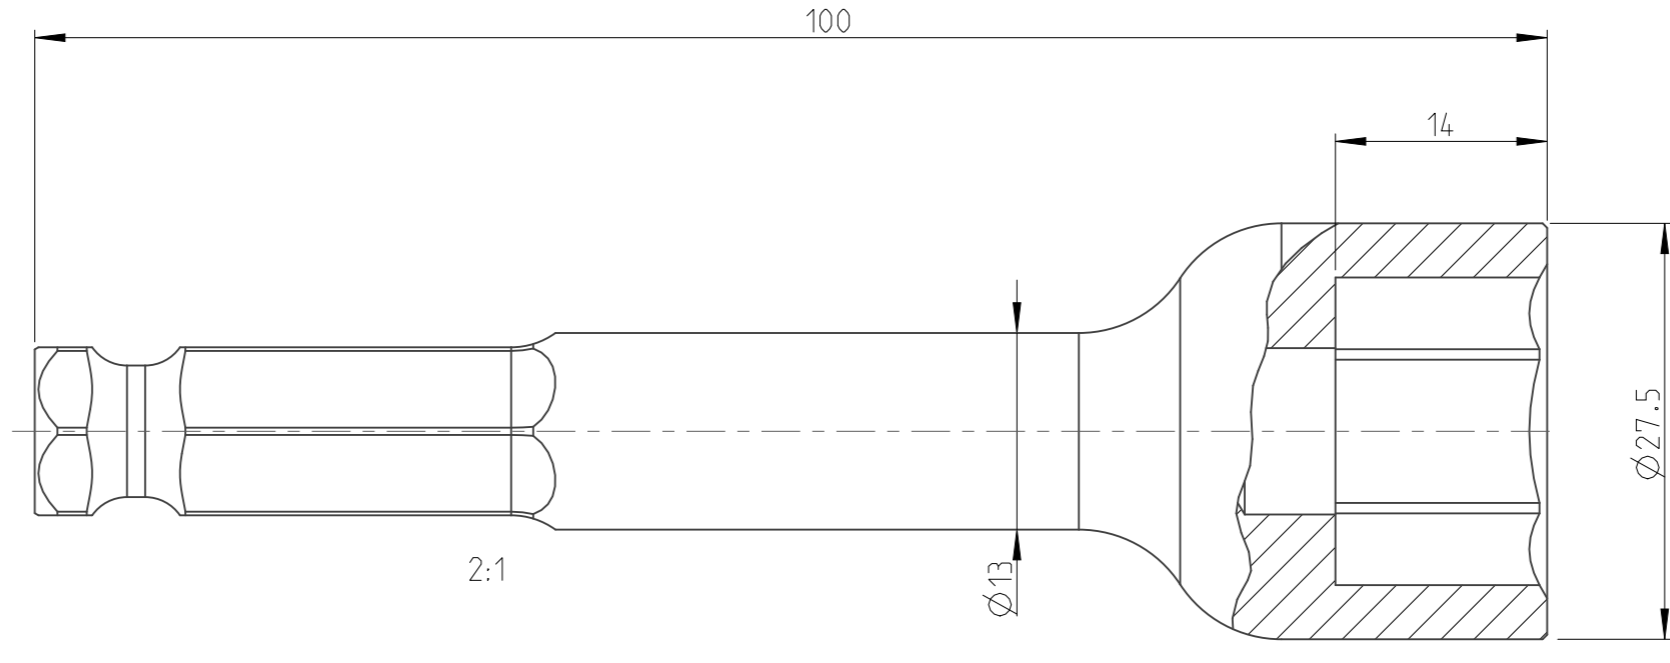

PART	4027101118	Status	Released	Rev./Iter	1.3
Drawing	4027101118	Status		Rev./Iter	1.3

1:1

proprietary document. Not to be used in any way without our consent.

**SALTUS**

Name	Nut STR-HEXE 7/16" - L100-HEX18
Designation	4027 1011 18