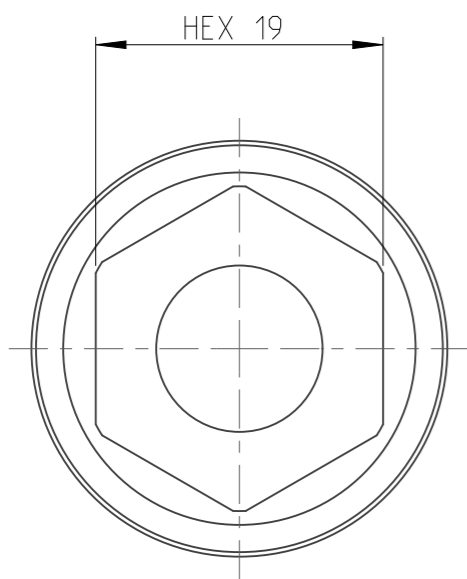

PART	4027101119	Status	Released	Rev./Iter	1.2
Drawing	4027101119	Status		Rev./Iter	1.2

1:1

proprietary document. Not to be used in any way without our consent.

SALTUS	Name	Nut STR-HEXE7/16"-L100-HEX19
	Designation	4027 1011 19