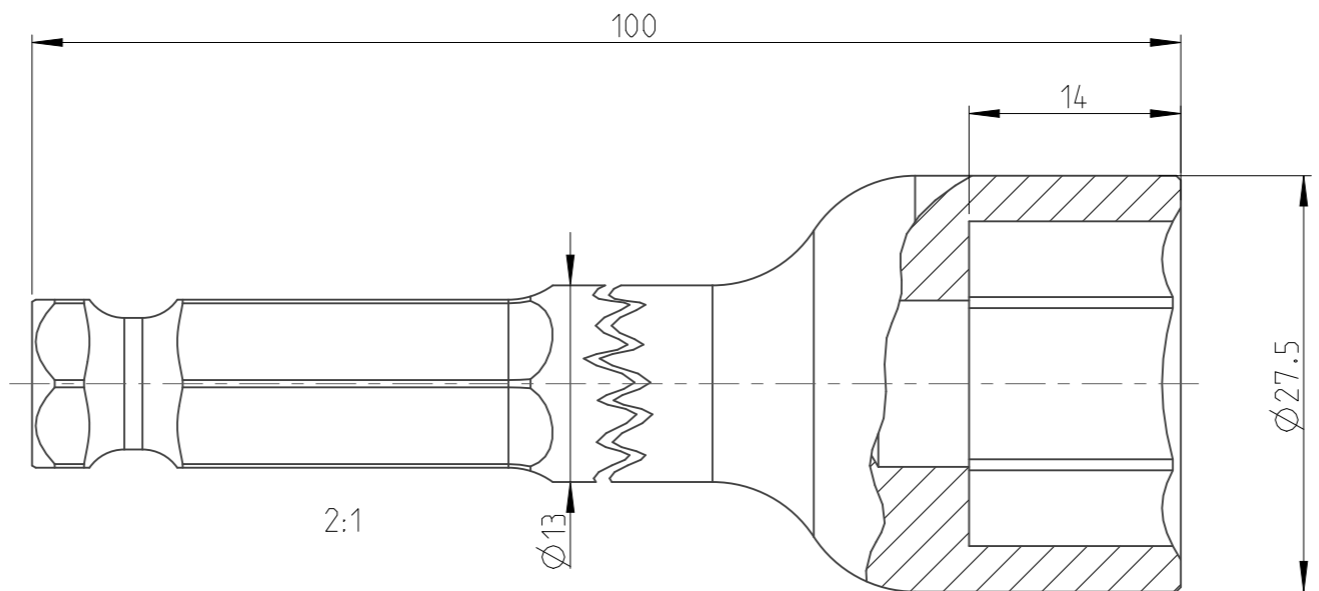

PART	4027101119	Status	Released	Rev./Iter	1.2
Drawing	4027101119	Status		Rev./Iter	1.2

1:1

proprietary document. Not to be used in any way without our consent.

SALTUS	Name	Nut STR-HEXE7/16"-L100-HEX19
	Designation	4027 1011 19