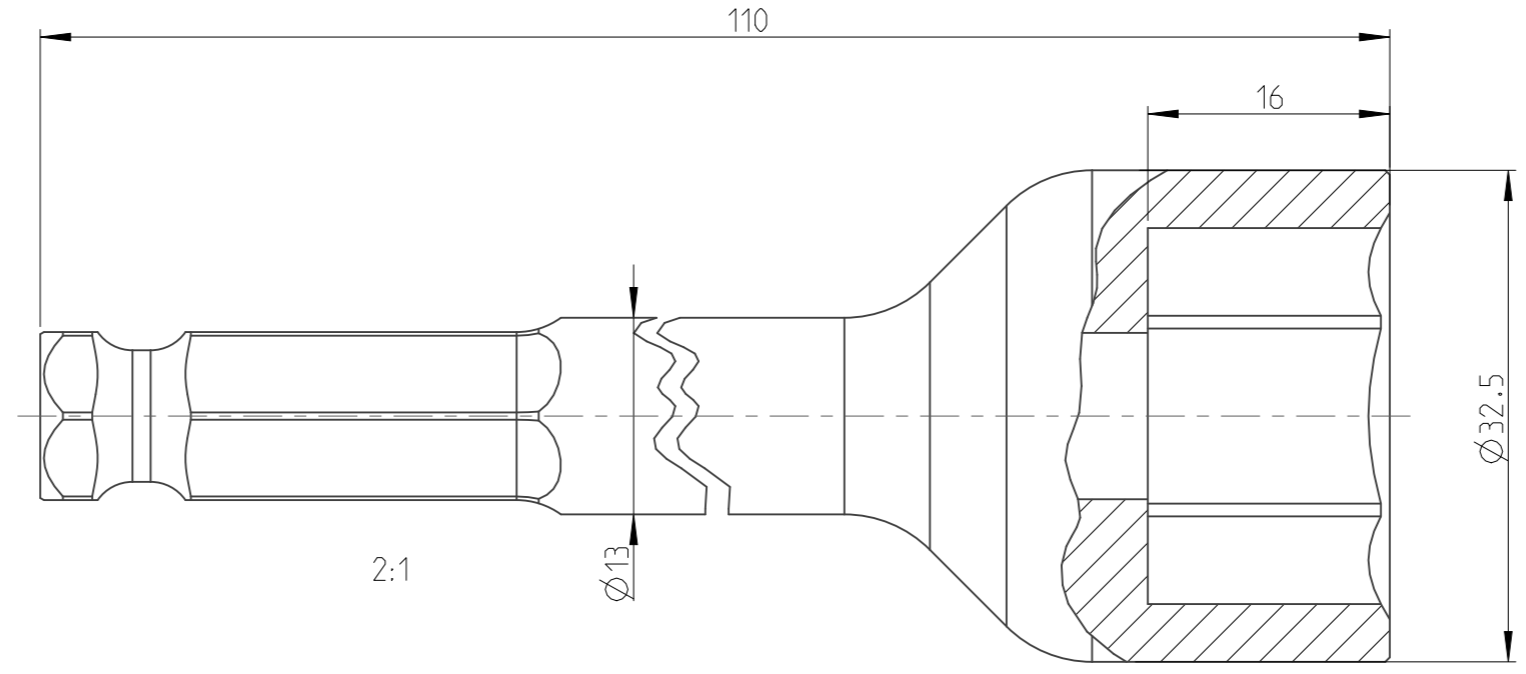

PART	4027101122	Status	Released	Rev./Iter	1.2
Drawing	4027101122	Status		Rev./Iter	1.2

1:1

proprietary document. Not to be used in any way without our consent.

<b>SALTUS</b>	Name	Nut STR-HEXE7/16"-L110-HEX22
	Designation	4027 1011 22