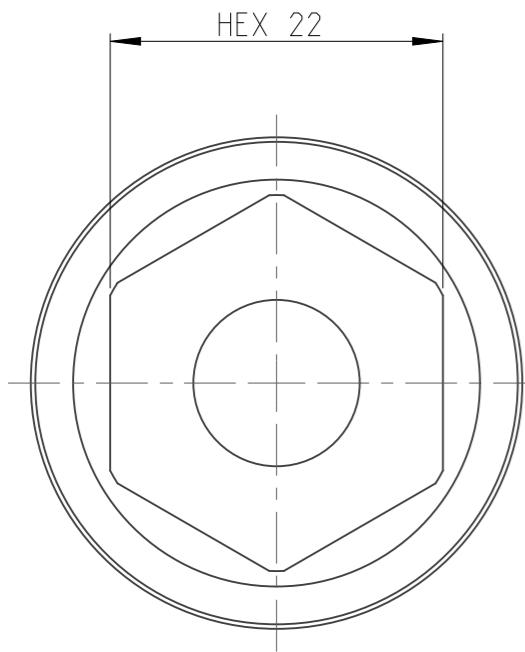

PART	4027101122	Status	Released	Rev./Iter	1.2
Drawing	4027101122	Status		Rev./Iter	1.2

1:1

proprietary document. Not to be used in any way without our consent.

<b>SALTUS</b>	Name	Nut STR-HEXE7/16"-L110-HEX22
	Designation	4027 1011 22