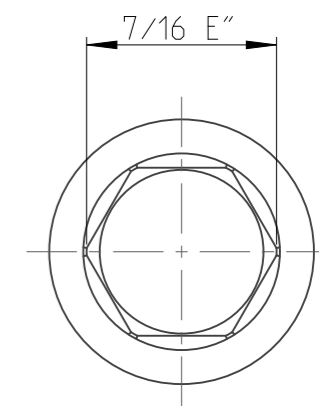

PART	4027101211	Status	Released	Rev./Iter	1.2
Drawing	4027101211	Status		Rev./Iter	1.2

1:1

proprietary document. Not to be used in any way without our consent.

**SALTUS**

Name	Nut STR-HEXE 7/16" - L150-HEX11
Designation	4027 1012 11