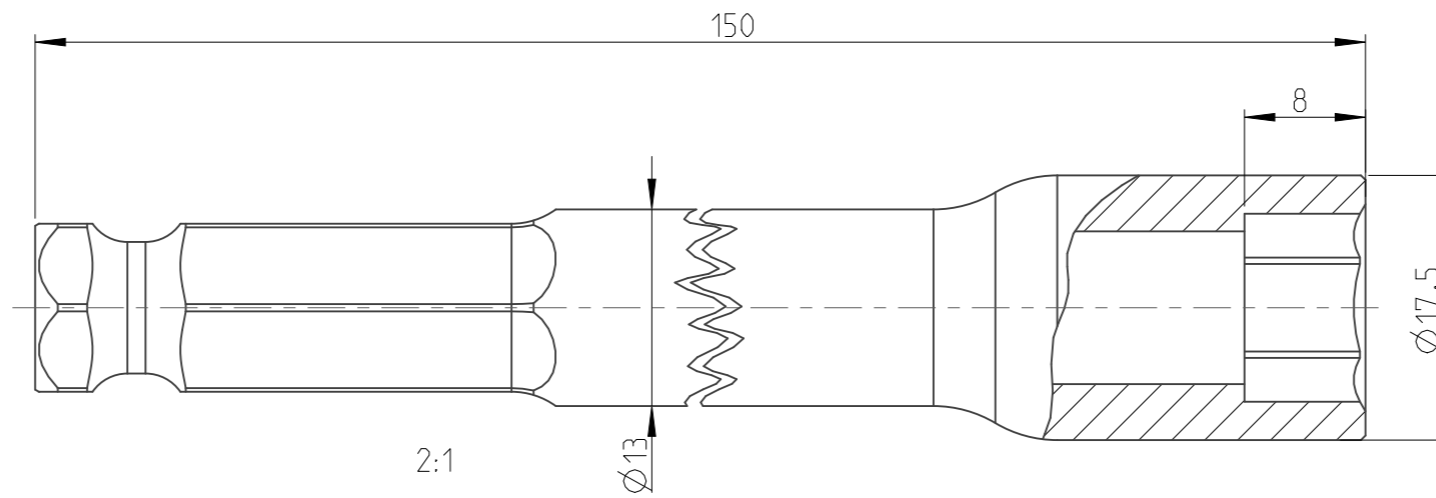

PART	4027101211	Status	Released	Rev./Iter	1.2
Drawing	4027101211	Status		Rev./Iter	1.2

1:1

proprietary document. Not to be used in any way without our consent.

**SALTUS**

Name	Nut STR-HEXE 7/16" - L150-HEX11
Designation	4027 1012 11