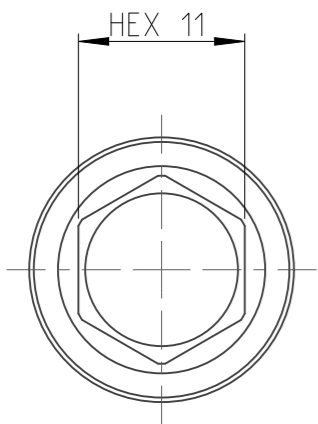

PART	4027101211	Status	Released	Rev./Iter	1.2
Drawing	4027101211	Status		Rev./Iter	1.2

1:1

proprietary document. Not to be used in any way without our consent.

**SALTUS**

Name	Nut STR-HEXE 7/16" - L150-HEX11
Designation	4027 1012 11