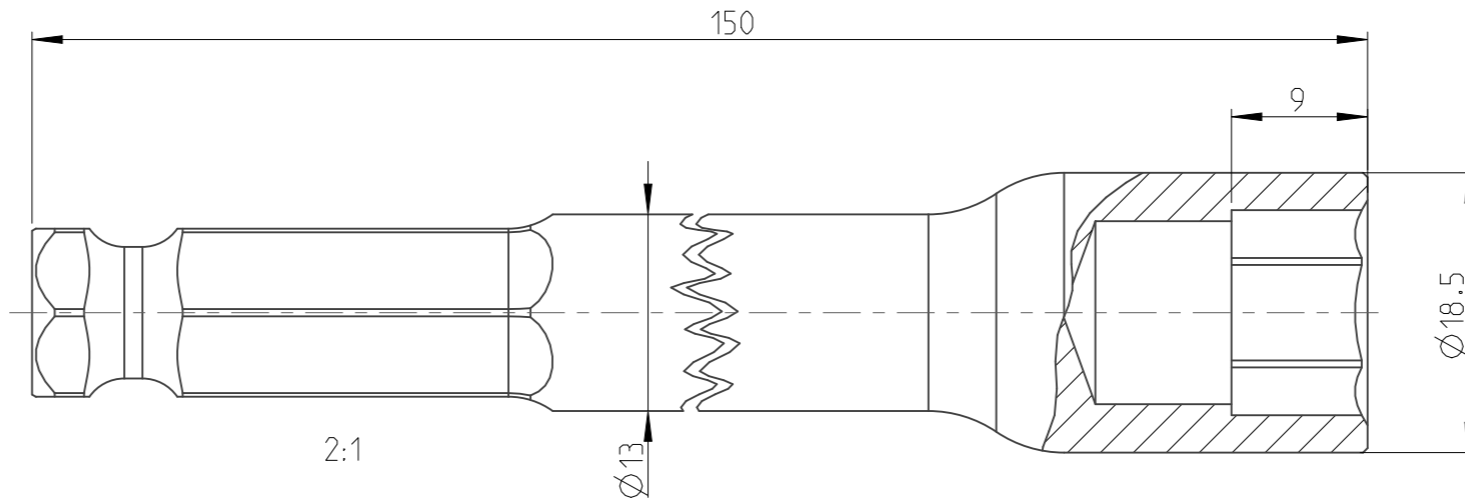

PART	4027101212	Status	Released	Rev./Iter	1.1
Drawing	4027101212	Status		Rev./Iter	1.1

1:1

proprietary document. Not to be used in any way without our consent.

SALTUS

Name	Nut STR-HEXE7/16"-L150-HEX12
Designation	4027 1012 12