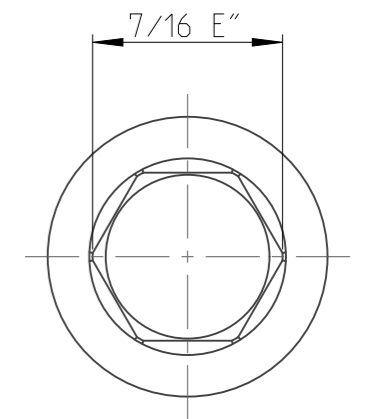

PART	4027101212	Status	Released	Rev./Iter	1.1
Drawing	4027101212	Status		Rev./Iter	1.1

1:1

proprietary document. Not to be used in any way without our consent.

SALTUS

Name	Nut STR-HEXE7/16"-L150-HEX12
Designation	4027 1012 12