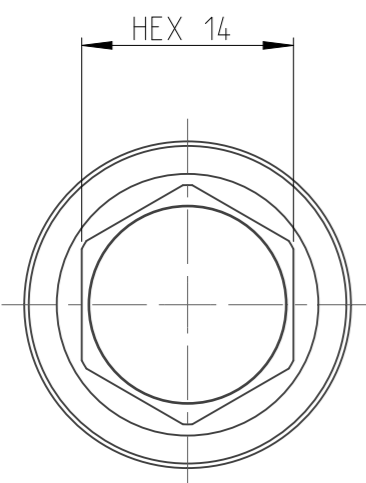

PART	4027101214	Status	Released	Rev./Iter	1.1
Drawing	4027101214	Status		Rev./Iter	1.1

1:1

proprietary document. Not to be used in any way without our consent.

**SALTUS**

Name	Nut STR-HEXE7/16"-L150-HEX14
Designation	4027 1012 14