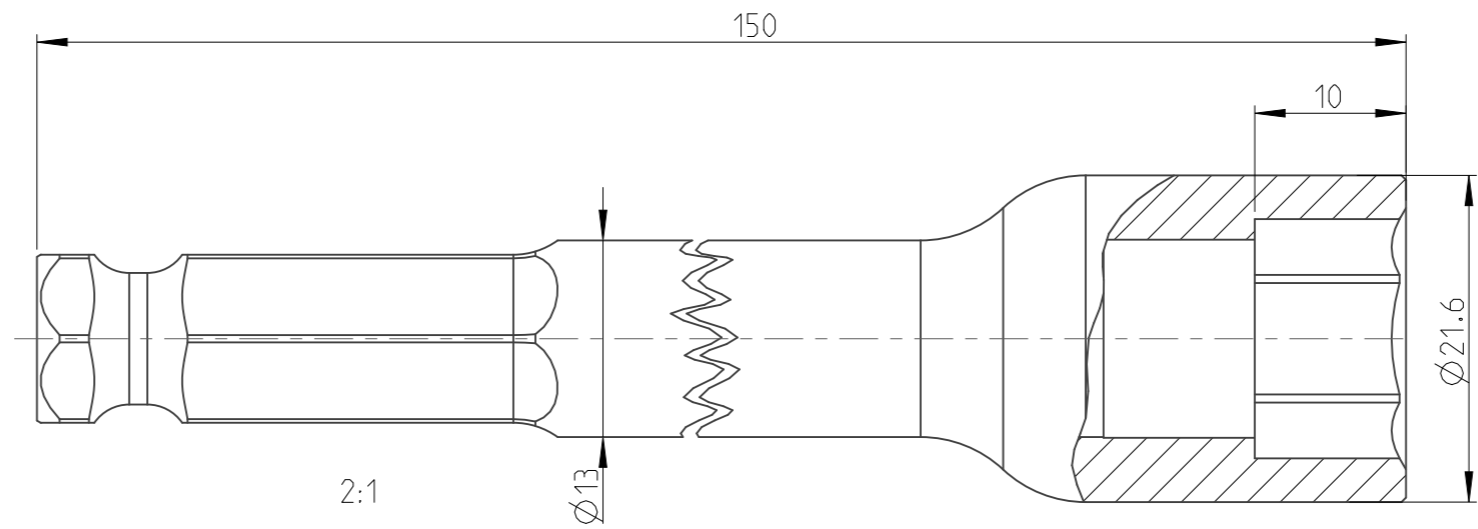

PART	4027101214	Status	Released	Rev./Iter	1.1
Drawing	4027101214	Status		Rev./Iter	1.1

1:1

proprietary document. Not to be used in any way without our consent.

**SALTUS**

Name	Nut STR-HEXE7/16"-L150-HEX14
Designation	4027 1012 14