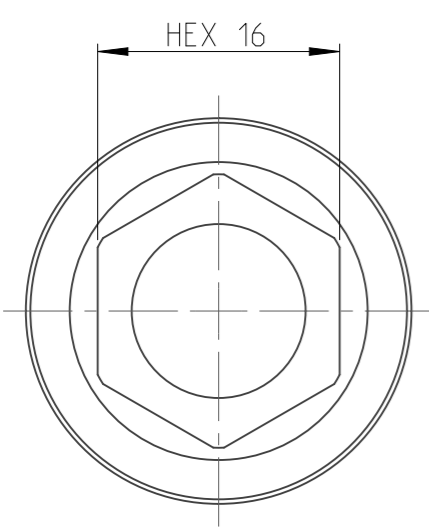

PART	4027101216	Status	Released	Rev./Iter	1.3
Drawing	4027101216	Status		Rev./Iter	1.3

1 2 3 4 5 6 7 8 9 10

1:1

proprietary document. Not to be used in any way without our consent.

SALTUS	Name	Nut STR-HEXE7/16"-L150-HEX16
	Designation	4027 1012 16