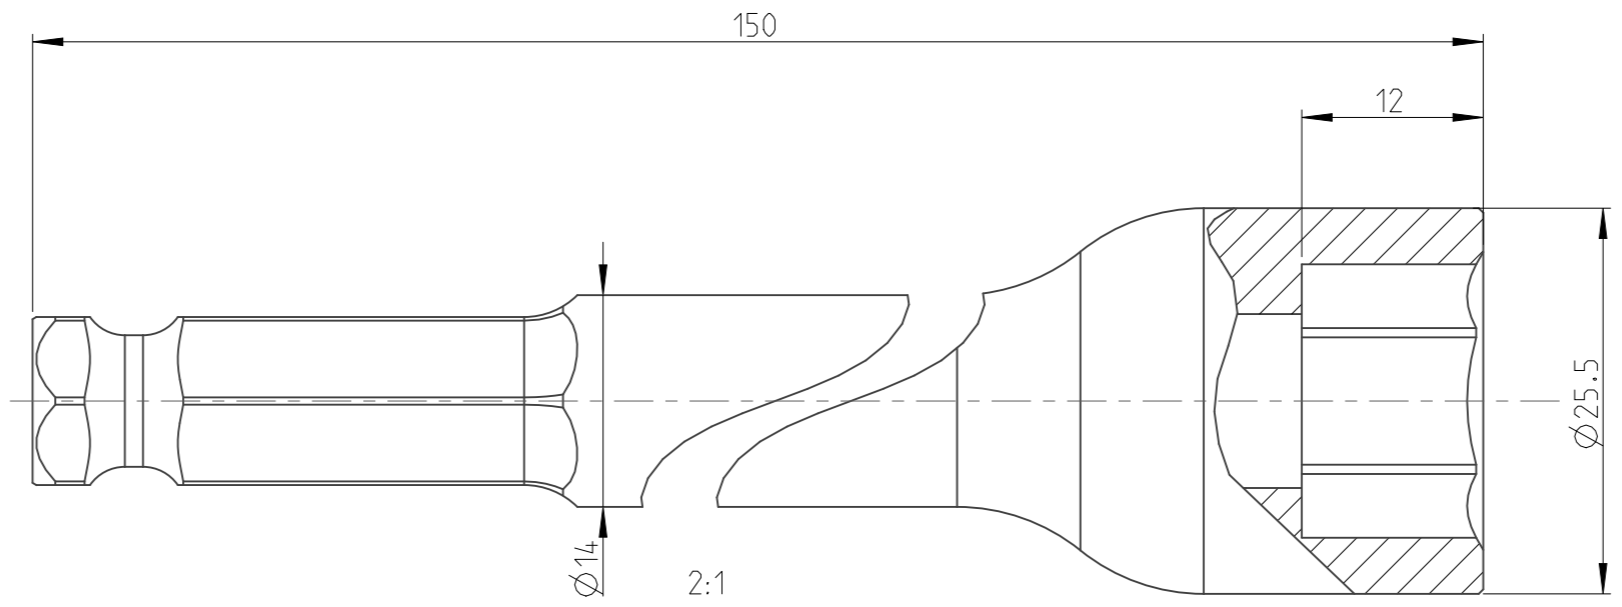

PART	4027101216	Status	Released	Rev./Iter	1.3
Drawing	4027101216	Status		Rev./Iter	1.3

1 2 3 4 5 6 7 8 9 10

1:1

proprietary document. Not to be used in any way without our consent.

SALTUS	Name	Nut STR-HEXE7/16"-L150-HEX16
	Designation	4027 1012 16