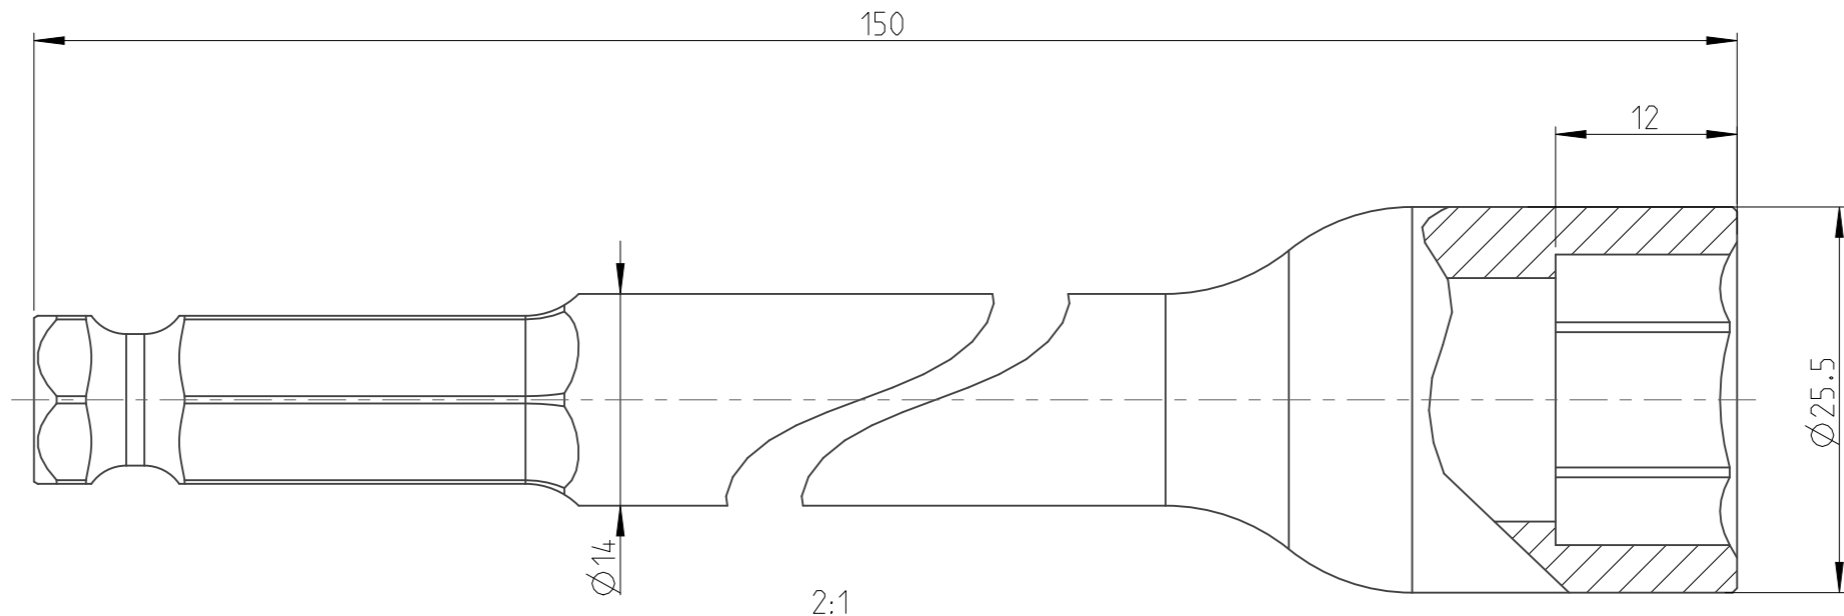

PART	4027101217	Status	Released	Rev./Iter	2.1
Drawing	4027101217	Status		Rev./Iter	2.1

1:1

SALTUS

Name	Nut STR-HEXE 7/16" - L150-HEX17
Designation	4027 1012 17

proprietary document. Not to be used in any way without our consent.