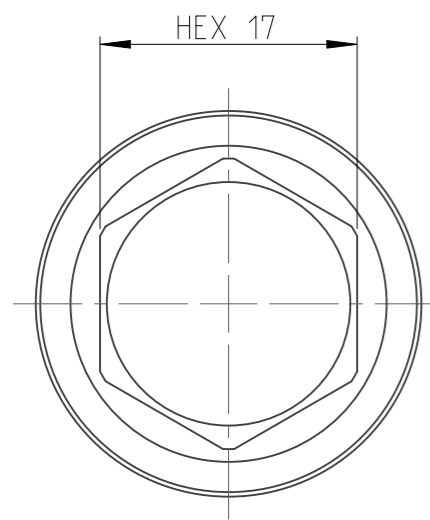

PART	4027101217	Status	Released	Rev./Iter	2.1
Drawing	4027101217	Status		Rev./Iter	2.1

1:1

SALTUS

Name	Nut STR-HEXE 7/16" - L150-HEX17
Designation	4027 1012 17

proprietary document. Not to be used in any way without our consent.