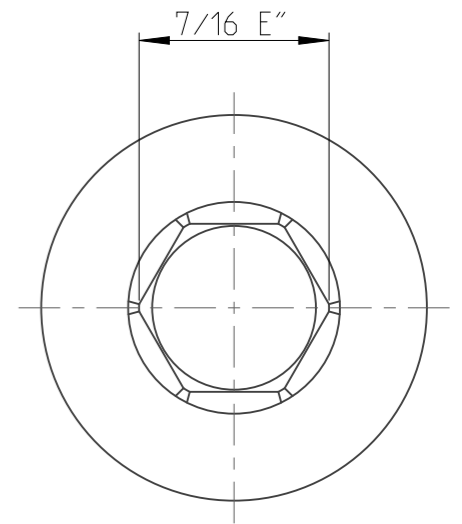

PART	4027101217	Status	Released	Rev./Iter	2.1
Drawing	4027101217	Status		Rev./Iter	2.1

1:1

SALTUS

Name	Nut STR-HEXE 7/16" - L150-HEX17
Designation	4027 1012 17

proprietary document. Not to be used in any way without our consent.