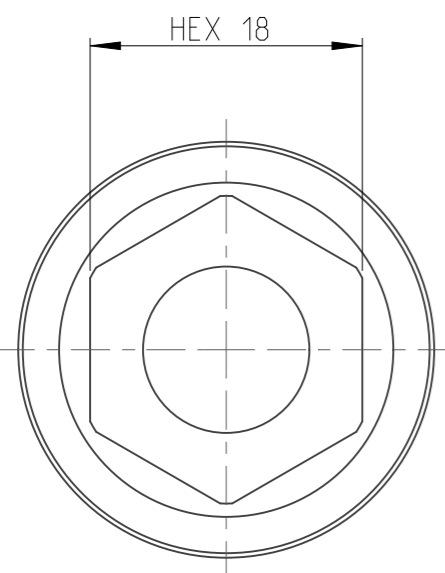

PART	4027101218	Status	Released	Rev./Iter	1.3
Drawing	4027101218	Status		Rev./Iter	1.3

1:1

proprietary document. Not to be used in any way without our consent.

SALTUS

Name	Nut STR-HEXE 7/16" - L150-HEX18
Designation	4027 1012 18