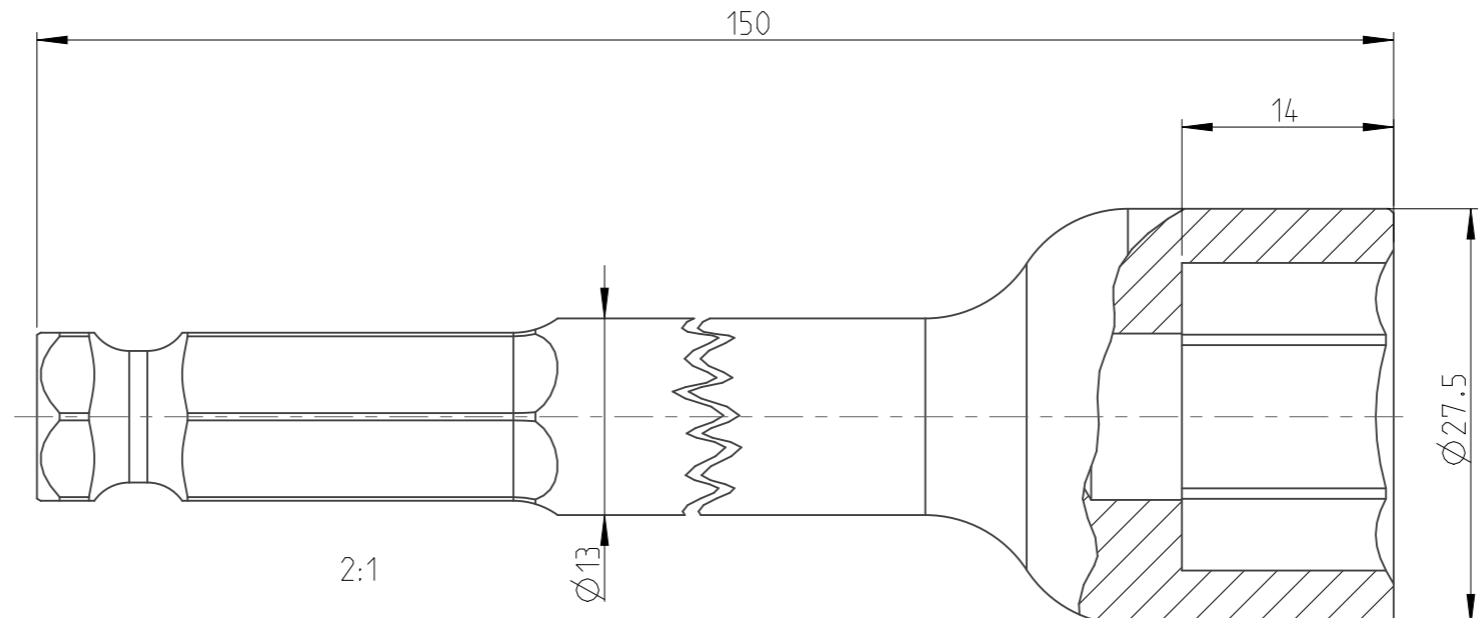

PART	4027101218	Status	Released	Rev./Iter	1.3
Drawing	4027101218	Status		Rev./Iter	1.3

1:1

proprietary document. Not to be used in any way without our consent.

SALTUS

Name	Nut STR-HEXE 7/16" - L150-HEX18
Designation	4027 1012 18