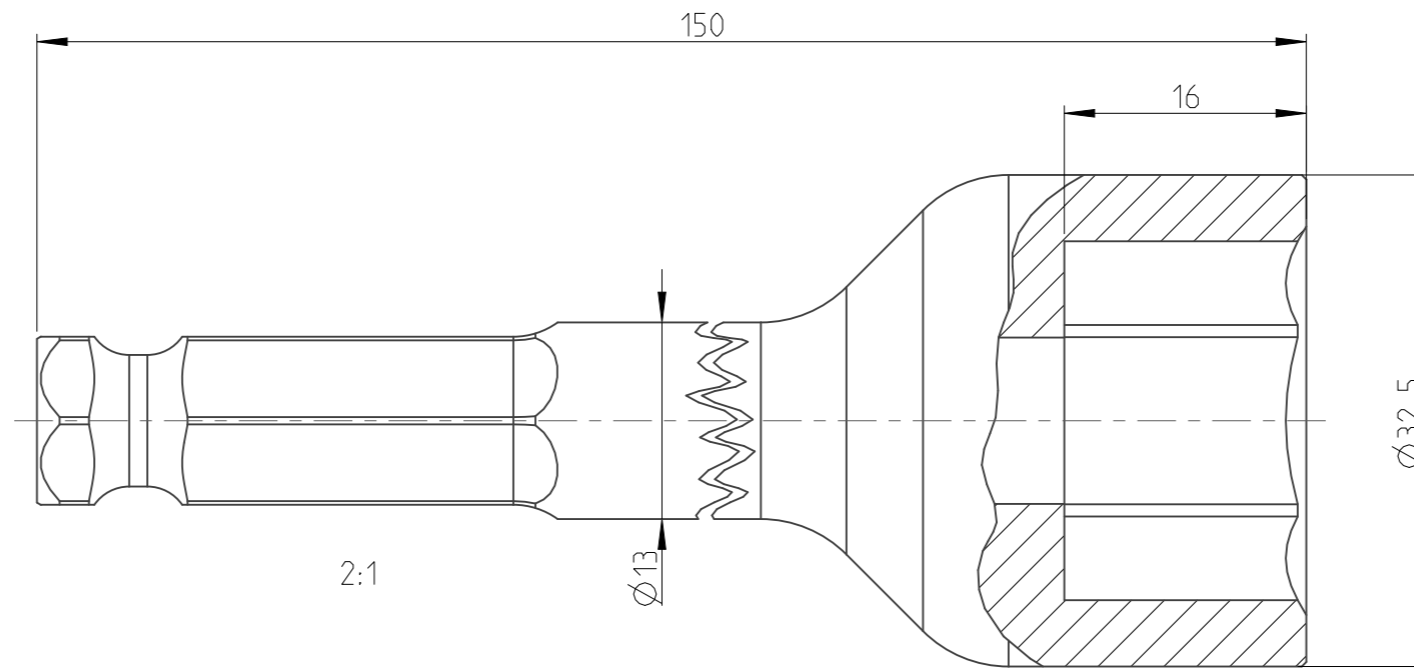

PART	4027101221	Status	Released	Rev./Iter	1.1
Drawing	4027101221	Status		Rev./Iter	1.1

1:1

proprietary document. Not to be used in any way without our consent.

**SALTUS**

Name	Nut STR-HEXE7/16"-L150-HEX21
Designation	4027 1012 21