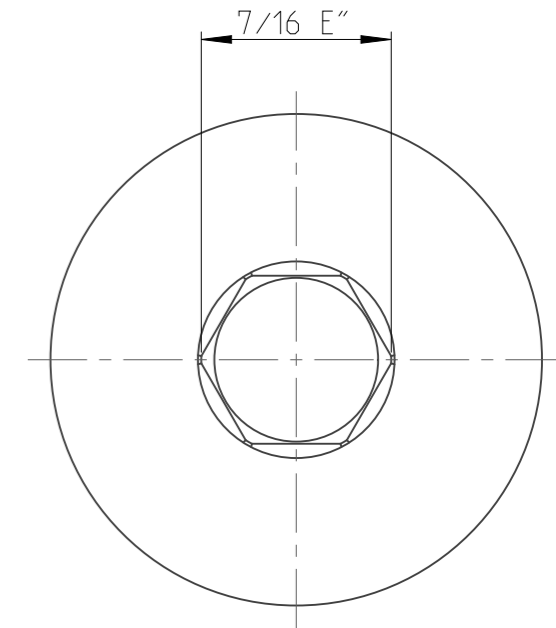

PART	4027101221	Status	Released	Rev./Iter	1.1
Drawing	4027101221	Status		Rev./Iter	1.1

1:1

proprietary document. Not to be used in any way without our consent.

**SALTUS**

Name	Nut STR-HEXE7/16"-L150-HEX21
Designation	4027 1012 21