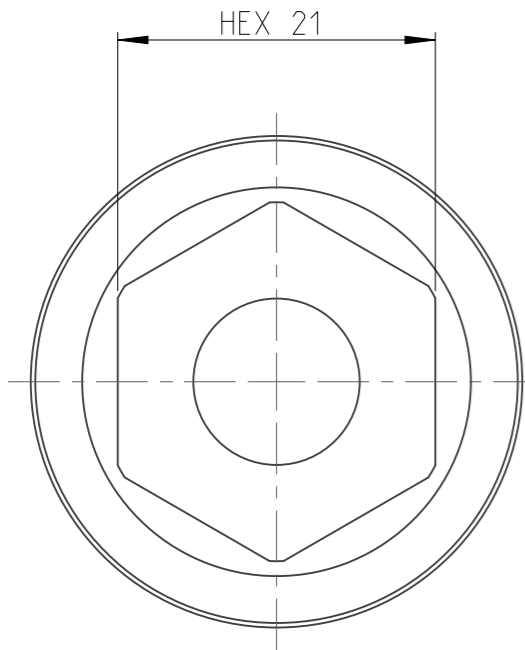

PART	4027101221	Status	Released	Rev./Iter	1.1
Drawing	4027101221	Status		Rev./Iter	1.1

1:1

proprietary document. Not to be used in any way without our consent.

**SALTUS**

Name	Nut STR-HEXE7/16"-L150-HEX21
Designation	4027 1012 21