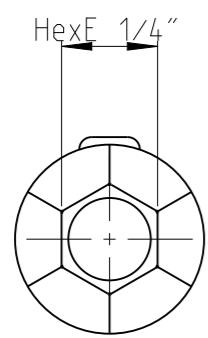

|         |            |        |              |
|---------|------------|--------|--------------|
| PART    | 4027101711 | Status | Rev.1ter     |
| Drawing | 4027101711 | Status | Rev.1ter 1.2 |

proprietary document. Not to be used in any way without our consent.

|               |             |                               |
|---------------|-------------|-------------------------------|
| <b>SALTUS</b> | Name        | Adapter-HEXE1/4"-L75-SQ3/8"-P |
|               | Designation | 4027 1017 11                  |