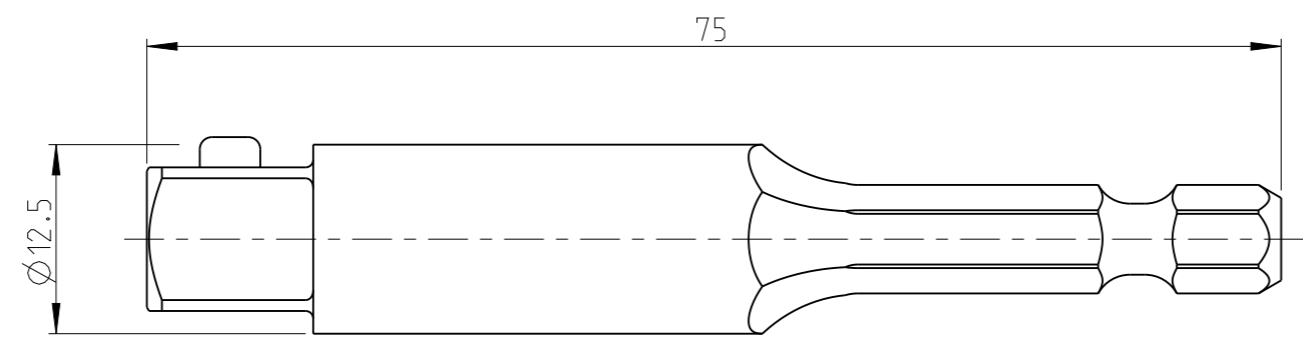

|         |            |        |              |
|---------|------------|--------|--------------|
| PART    | 4027101711 | Status | Rev.1ter     |
| Drawing | 4027101711 | Status | Rev.1ter 1.2 |

proprietary document. Not to be used in any way without our consent.

|               |             |                               |
|---------------|-------------|-------------------------------|
| <b>SALTUS</b> | Name        | Adapter-HEXE1/4"-L75-SQ3/8"-P |
|               | Designation | 4027 1017 11                  |