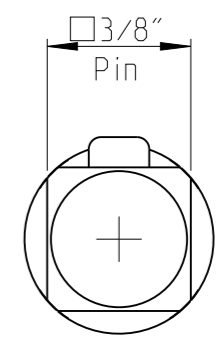

|         |            |        |              |
|---------|------------|--------|--------------|
| PART    | 4027101711 | Status | Rev.1ter     |
| Drawing | 4027101711 | Status | Rev.1ter 1.2 |

proprietary document. Not to be used in any way without our consent.

|               |             |                               |
|---------------|-------------|-------------------------------|
| <b>SALTUS</b> | Name        | Adapter-HEXE1/4"-L75-SQ3/8"-P |
|               | Designation | 4027 1017 11                  |