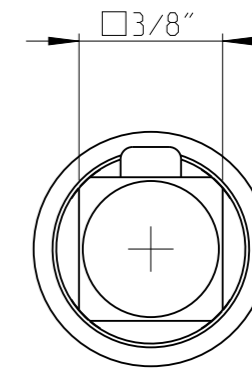

ASSEMBLY	4027101716	Status	Released	Rev. / Iter	1.0
DRAWING	4027101716	Status		Rev. / Iter	1.0

proprietary document. Not to be used in any way without our consent.

**SALTUS**

Name	ADP-HEXE1/4"-L75-SQ3/8"-R-P
Designation	4027 1017 16