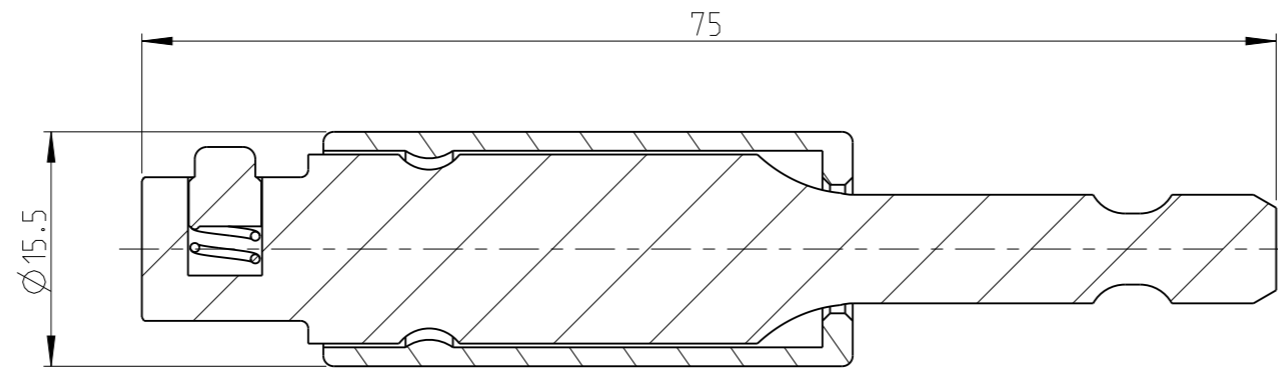

ASSEMBLY	4027101716	Status	Released	Rev. / Iter	1.0
DRAWING	4027101716	Status		Rev. / Iter	1.0

proprietary document. Not to be used in any way without our consent.

**SALTUS**

Name	ADP-HEXE1/4"-L75-SQ3/8"-R-P
Designation	4027 1017 16