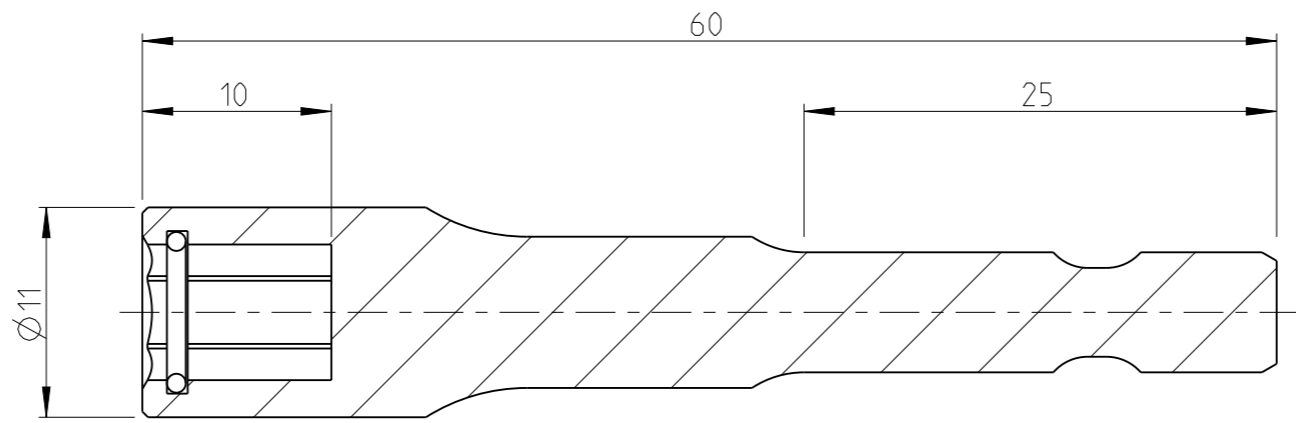

PART	4027101721	Status	In Work	Rev./Iter	1.0
Drawing	4027101721	Status		Rev./Iter	1.0

proprietary document. Not to be used in any way without our consent.

**SALTUS**

Name	Bit holder-HEX1/4"-L60-HEX1/4"
Designation	4027 1017 21