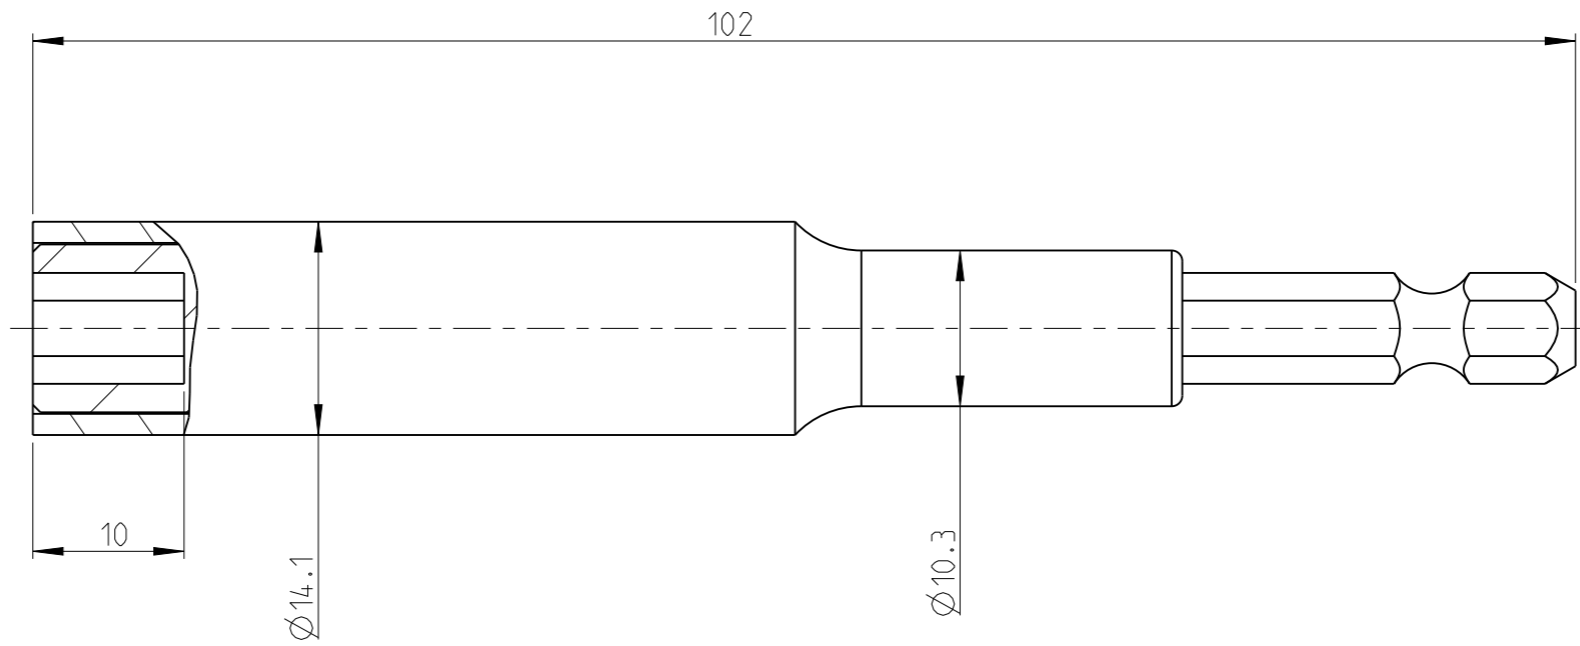

ASSEMBLY	4027101741	Status	In Work	Rev. / Iter	0.0
DRAWING	4027101741	Status		Rev. / Iter	0.0

proprietary document. Not to be used in any way without our consent.

SALTUS

Name	Bit H-HEX1/4"-L102-HEX1/4"-M-R
Designation	4027 1017 41